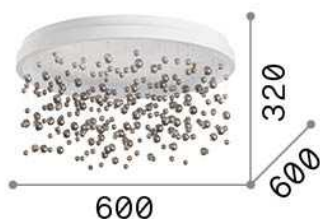

General info

Indoor - Ceiling lamps

Ean	8021696315805
Item	ARMONY PL D60
Installation	Ceiling lamps
Guarantee	5 years
Gross weight	9.86 kg
Volume	0.063375 m ³

Technical info

Net weight	7.83 kg
Insulation class	II
Protection index	IP20
Compliance	CE
Operating temperature	0° ~ +40 °C
Dimmer	1, TRIAC
Power output	220-240 V AC 50/60 Hz
Power supply	In-built, included Replaceable (by qualified operators only), electronic

Source info

Integrated source	Integrated LED module
Replaceable source	Replaceable (by qualified operators only)
Power	0 61 W
Emission	Diffuse
Max consumption	max 61,00 W
Features LED	LED SMD
CCT LED	3000 K
Duration LED (t. 25°C)	30000 h
CRI	> 80
Light beam flux	5650 lm
Useful light flux	2140 lm
Photobiological risk	2
Standby power	< 0.50 W
Bulb included	1 - E14 OLIVA 4W 3000K CRI80 SATIN