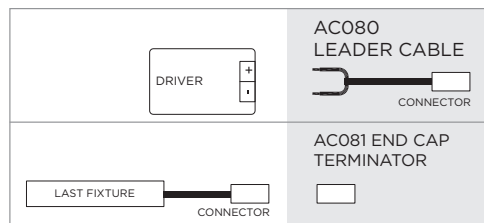

Technical data

Wattage	36 WATT
Voltage	24V DC
Length	1.000 mm
Light source	Nr. 36 CREE LED
Gross weight	3,00 Kg