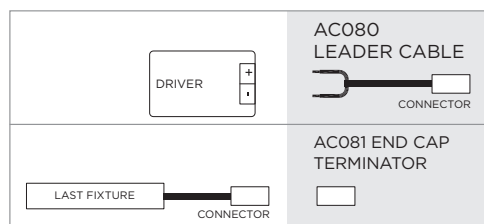

Technical data

Wattage	18 WATT
Voltage	24V DC
Length	1.000 mm
Light source	Nr. 18 CREE LED
Gross weight	3,00 Kg