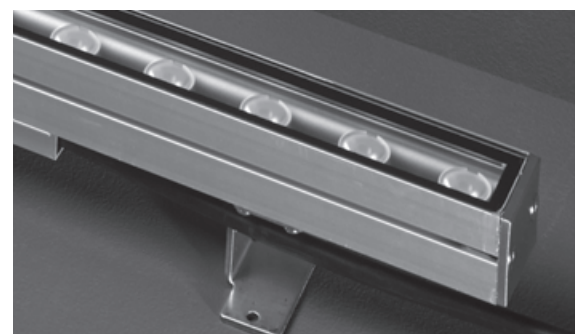

402701-02-03-04

GRAZER

Linear wall mounted luminaire for outdoor installation for façade/wall grazing, length 500 mm or 1.000mm.

Anodized extruded copper-free aluminium body, tempered safety glass, moulded silicone gasket and stainless steel screws.

Remote 24V DC driver needed, with 9 to 36 CREE LED.

IP66 rating.

Technical features

Technical data

IP Rating	IP66
IK Rating	IK08
Material	Extruded aluminum
Remote driver	Constant voltage 24V DC
Gasket	Silicone rubber
Glass	Tempered
Power cable:	Input and output power cable for loop-in/loop-out installation, supplied with male and female connector