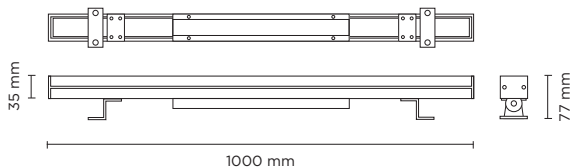

402703		GRAZER-18 1000
light source	light beam options	lumen output (lm)
3000°K warm-white		
high-power led	8° / 20° / 30° / 60° / 15x30° / 10x60°	1.400
4000°K neutral-white		
high-power led	8° / 20° / 30° / 60° / 15x30° / 10x60°	1.440