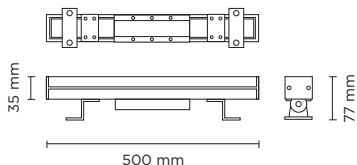

## GRAZER

Linear wall mounted luminaire for outdoor installation for façade/wall grazing, length 500 mm or 1.000mm.

Anodized extruded copper-free aluminium body, tempered safety glass, moulded silicone gasket and stainless steel screws.

### Technical data

|               |   |
|---------------|---|
| IP Rating     | IP66  |
| IK Rating     | IK08  |
| Material      | Extruded aluminum   |
| Remote driver | Constant voltage 24V DC   |
| Gasket        | Silicone rubber   |
| Glass         | Tempered  |
| Power cable:  | Input and output power cable for loop-in/loop-out installation, supplied with male and female connector |

#### Technical data

|              |                |
|--------------|----------------|
| Wattage      | 9 WATT         |
| Voltage      | 24V DC         |
| Length       | 500 mm         |
| Light source | Nr. 9 CREE LED |
| Gross weight | 2,00 Kg        |

#### Technical data

|              |                 |
|--------------|-----------------|
| Wattage      | 18 WATT         |
| Voltage      | 24V DC          |
| Length       | 500 mm          |
| Light source | Nr. 18 CREE LED |
| Gross weight | 2,00 Kg         |