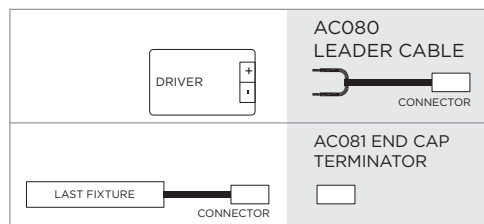

Technical data

Wattage	9 WATT
Voltage	24V DC
Length	500 mm
Light source	Nr. 9 CREE LED
Gross weight	2,00 Kg

Technical data

Wattage	18 WATT
Voltage	24V DC
Length	500 mm
Light source	Nr. 18 CREE LED
Gross weight	2,00 Kg