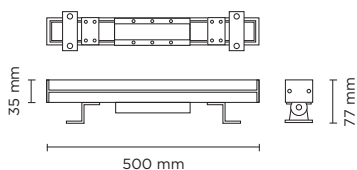

402702		GRAZER-18 500
light source	light beam options	lumen output (lm)
3000°K warm-white		
high-power led	8° / 20° / 30° / 60° / 15x30° / 10x60°	1.400
4000°K neutral-white		
high-power led	8° / 20° / 30° / 60° / 15x30° / 10x60°	1.440