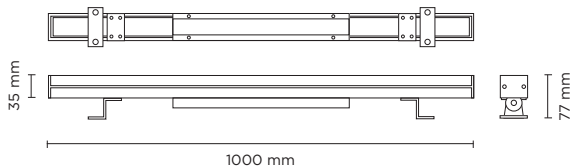

402704		GRAZER-36 1000
light source	light beam options	lumen output (lm)
3000°K warm-white		
high-power led	8° / 20° / 30° / 60° / 15x30° / 10x60°	2.820
4000°K neutral-white		
high-power led	8° / 20° / 30° / 60° / 15x30° / 10x60°	2.880