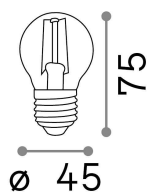

General info

Lampadine e accessori - Sfera

Ean	8021696271637
Item	E27 SFERA 4W 2700K CRI80 TRASP
Installation	-
Guarantee	5 years
Gross weight	0.04 kg
Volume	0.000272 m ³

Technical info

Net weight	0.04 kg
Insulation class	-
Compliance	CE
Power output	220-240 V AC 50/60 Hz
Dimmer	NO, On-Off
Power supply	Not required

Source info

Power	4 W
Emission	Diffuse
Max consumption	max 4,00 W
CCT LED	2700 K
Duration LED (t. 25°C)	25000 h
CRI	> 80
Light beam	-
Useful light flux	420 lm
Ignition time	X