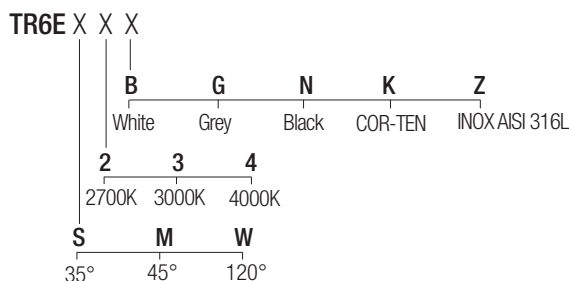

CCT/CRI/Flux

Code construction