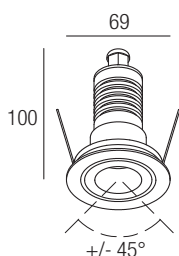

TYRONE 6 EVO

IP rated downlights

design Roberto Mantovani

IP67 recessed luminaires of the utmost build quality, the extremely small dimensions are paired with a high luminous flux. With a body in thick anodised aluminium, it comes in versions with the front in AISI316L stainless steel and anodised and powder-coated aluminium. Extra-clear tempered glass, ATEX cable gland and neoprene cable. Equipped with COB Fidelity, it is designed for a CRI98 and R9 93. The range of accessories includes the glare filter for maximum visual comfort.

IP67 made in Italy

Supply current

500 mA (V, 9V)

Power

6 W

Series wiring

Dimensions

Photometric diagrams