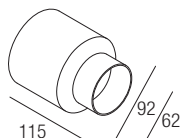

IP67 made in Italy

Supply current

500 mA (V, 9V)

Power

6 W

Series wiring

Dimensions

Photometric diagrams

CCT/CRI/Flux

Code construction

Optionals

CSXJ01
Recessing box

LTR6E01
Low luminance louver

Note: the filter must be ordered together with the lighting fixture

Drivers