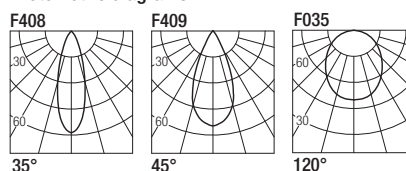

IP67 made in Italy

Supply current

500 mA (V, 9V)

Power

6 W

Series wiring

Dimensions

Photometric diagrams