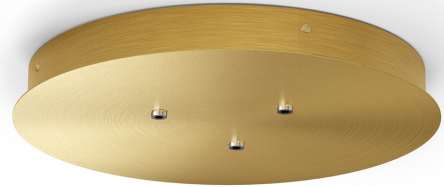

PANZERI

Zero Round

220-240V AC dimmable (DALI/Push DIM)

XM03319.523.0002

 mat brass

Data sheet

| | |
|--------------------------|--------------------------|
| CODE | XM03319.523.0002 |
| POWER SUPPLY | 220-240V AC |
| FREQUENCY | 50/60Hz |
| ELECTRICAL CONFIGURATION | dimmable (DALI/Push DIM) |
| DRIVER | integrated included |
| WEIGHT | 3.02 Kg |
| PACKING DIMENSIONS | 40,0 x 40,0 x 16,0 cm |

Canopy for power supply of 3 Zero Shapes models, with DALI/Push DIM drivers.

Technical drawing

3,8
1 1/2"

32,5
12 4/5"