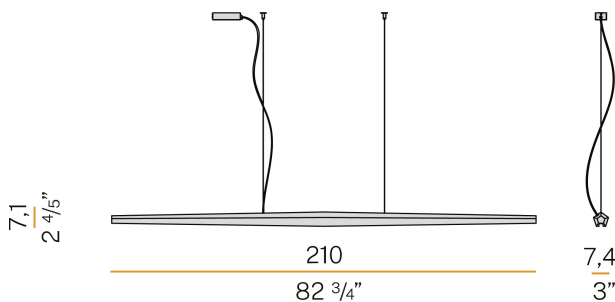

PANZERI

Viisi

220-240V AC dimmable (DALI/Push DIM)

L02002.210.0402

Data sheet

CODE	L02002.210.0402
SYSTEM POWER CONSUMPTION	44W
EFFICACY	54lm/W
LIGHT SOURCE	LED
COLOUR TEMPERATURE	3000K Ra>90
LIGHT DISTRIBUTION	diffused
POWER SUPPLY	220-240V AC
FREQUENCY	50/60Hz
ELECTRICAL CONFIGURATION	dimmable (DALI/Push DIM)
DRIVER	integrated included
NOMINAL LUMINOUS FLUX	5180lm
LUMEN OUTPUT	2376lm
EFFICIENCY	45.9%
WEIGHT	2,80 Kg
PROTECTION DEGREE	IP40
PACKING DIMENSIONS	14,0 x 224,0 x 14,0 cm

Suspension lighting fixture for interiors, with direct light emission. Machined aluminium structure in white or black polyacrylic paint. Anodized extruded aluminium heat sink. Extruded polycarbonate diffuser with opaline finish. Suspension kit with griplocks and 2m (78,7") long steel cables. 2,3m (90,6") long power cable in transparent PVC. Power canopy with galvanized sheet metal ceiling bracket and pickled sheet metal covering in white or black polyacrylic paint.

Technical drawing

Polar diagram