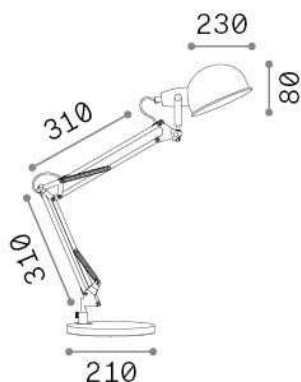

General info

Indoor - Table lamps

Ean	8021696313351
Item	JOHNNY TL1 NICKEL
Installation	Table lamps
Guarantee	5 years
Gross weight	4.44 kg
Volume	0.010935 m ³

Technical info

Net weight	2.4 kg
Insulation class	II
Protection index	IP20
Compliance	CE
Operating temperature	0° ~ +40 °C
Dimmer	NO
Power output	220-240 V AC Integrated switch button
Power supply	Not required

Source info

Integrated source	Light bulb (not included)
Replaceable source	No
Power	E14 max 1 x 28 W
Emission	Direct
Max consumption	-