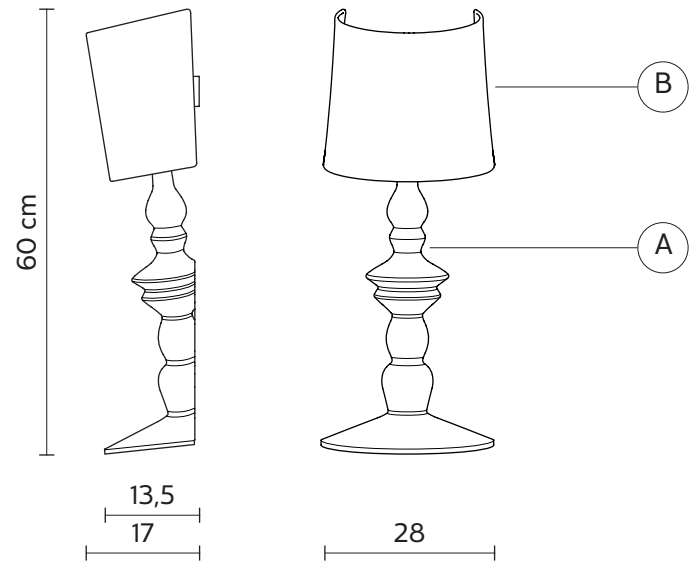

STRUCTURE "B"

material	ceramic	
colour	white	

ELECTRICAL CABLE

socket	E27
source	max 1x52w
energy class	from E to A++

PACKAGING

nr.of collis	1
net weight/kg	4
gross weight/kg	5,2
packaging/cm	62x67x32

EMISSION OF LIGHT

one directional

	direct
	filtered
	indirect
	none

CERTIFICATION

IEC	60598-1:2008
EN	60598-1:2008 + A11:2009

IP rate	IP20
bulb	not provided

COLLECTION

available also as: floor lamp, suspension, table lamp

AP625