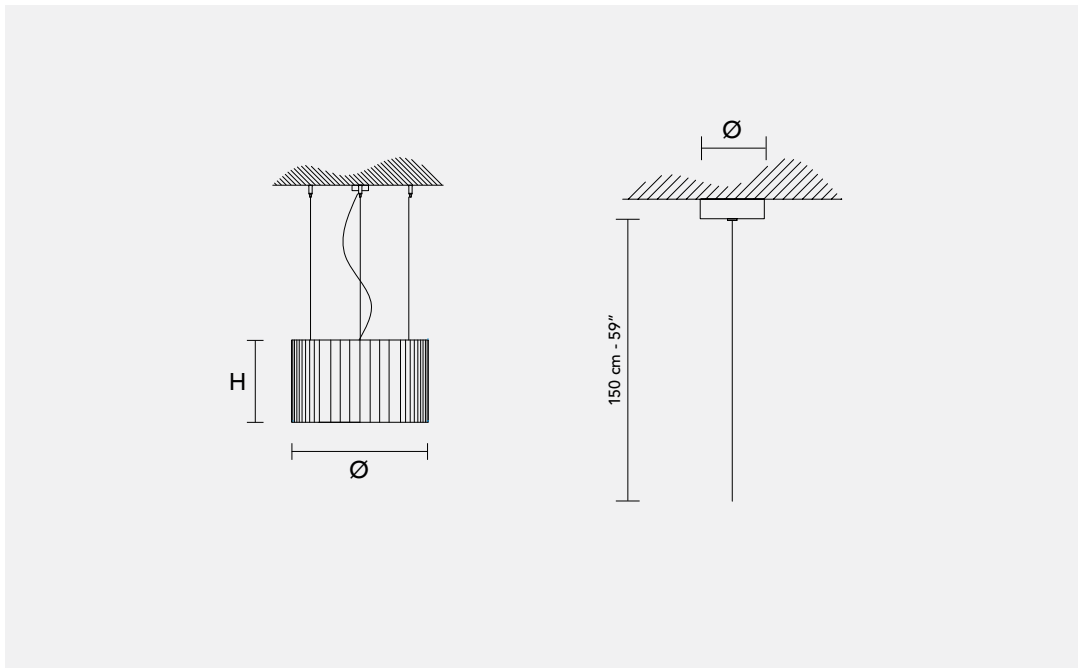

ROUND S1 50

Design by: Studio Stile Masiero

Strutture metalliche dalle molteplici forme sono elegantemente ricoperte da preziosi tessuti.

Different shaped, metallic structures are elegantly covered in precious fabrics.

H 30 cm
11.90"

Ø 50 cm
19.70"

Peso: 00 kg **Imballo:** 00 m³
Weight: 00 lb **Packing:** 00 ft³

Rosone: Metallo verniciato Ø 8 cm
Canopy: Painted Metal Ø 3.14"

 1 x E27 x 60W max
Incandescenza
Incandescent

 1 x 23W max
Energy Saving

USA: 1 x E26 x 60W max