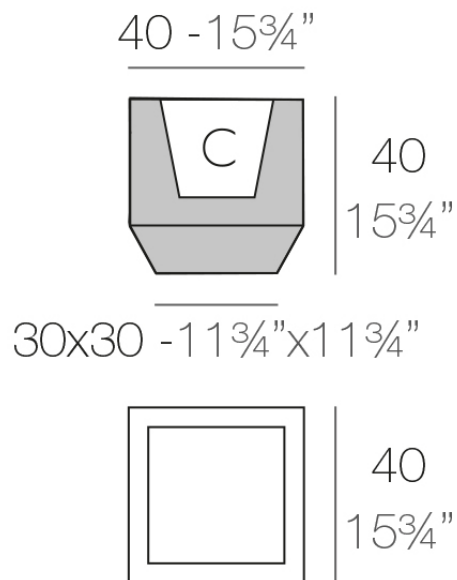

## Description

Made of polyethylene resin by rotational moulding. 100% Recyclable. Item suitable for indoor and outdoor use. Available in different finishes.

Weight: 5 Kg

VELA Chill Maceta C = 19 L  
 VELA Chill Planter C = 5 gal