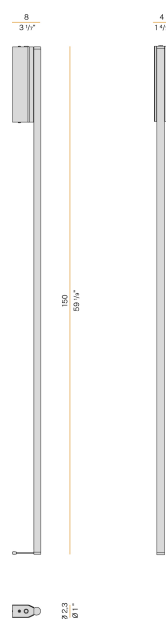

PANZERI

Hilow Line

220-240V AC dimmable (DALI/Push DIM)

A11001.150.0502

● white

Data sheet

CODE	A11001.150.0502
SYSTEM POWER CONSUMPTION	27W
EFFICACY	62.8lm/W
LIGHT SOURCE	LED
LIGHT SOURCE LIFETIME	L70 (B10) 60.000h
COLOUR TEMPERATURE	2700K Ra>90
LIGHT DISTRIBUTION	diffused
POWER SUPPLY	220-240V AC
FREQUENCY	50/60Hz
ELECTRICAL CONFIGURATION	dimmable (DALI/Push DIM)
DRIVER	integrated included
NOMINAL LUMINOUS FLUX	2520lm
LUMEN OUTPUT	1696lm
EFFICIENCY	67.3%
WEIGHT	1,35 Kg
PROTECTION DEGREE	IP20
COLOUR TOLLERANCES	SDCM 3
PACKING DIMENSIONS	12,0 x 160,0 x 7,0 cm

Wall lighting fixture for interiors, with indirect light emission.
Pickled sheet metal wall bracket in polyacrylic paint.
Pickled sheet metal wall plate in polyacrylic paint.
Extruded aluminium structure in white, mat black, bronze, mat brass or titanium polyacrylic paint.
Die-cast aluminium end caps in polyacrylic paint.
Extruded polycarbonate diffuser with opaline finish.

Technical drawing

PANZERI

Hilow Line

Accessories / power supply

YCI11002.400

4m (157,5") long power cable with foot switch and plug.