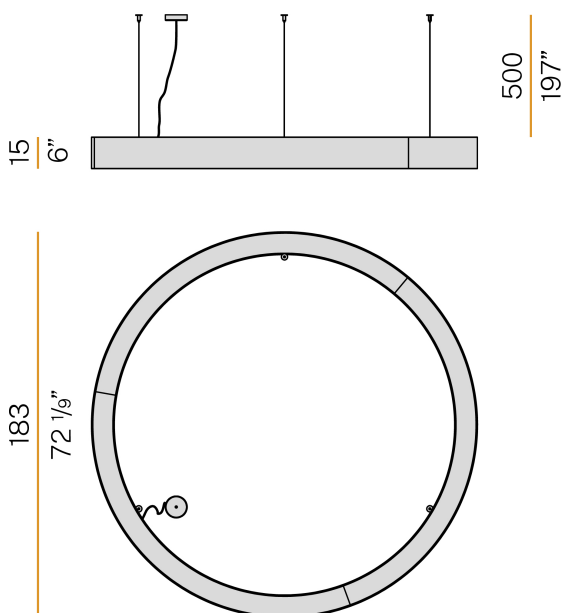

PANZERI

Golden Ring

220-240V AC dimmable (DALI/Push DIM)

L08102.180.0402

Data sheet

CODE	L08102.180.0402
SYSTEM POWER CONSUMPTION	220W
EFFICACY	71.36lm/W
LIGHT SOURCE	LED
LIGHT SOURCE LIFETIME	L80 (B20) 80.000h
COLOUR TEMPERATURE	3000K Ra>90
LIGHT DISTRIBUTION	diffused
POWER SUPPLY	220-240V AC
FREQUENCY	50/60Hz
ELECTRICAL CONFIGURATION	dimmable (DALI/Push DIM)
DRIVER	integrated included
NOMINAL LUMINOUS FLUX	31432lm
LUMEN OUTPUT	15699lm
EFFICIENCY	49.9%
WEIGHT	23,05 Kg
PROTECTION DEGREE	IP40
COLOUR TOLLERANCES	SDCM 3
GLOW WIRE TEST PERFORMANCE	850°
PACKING DIMENSIONS	200,0 x 25,0 x 200,0 cm

Suspension lighting fixture for interiors, with direct and indirect light emission. Pickled sheet metal structure in polyacrylic paint. Aluminium dissipation plates. Aluminium and pickled sheet metal covers in white or black polyacrylic paint, or with gold leaf coating. Diffusers in modelled polycarbonate with opaline finish. Suspension kit with griplocks and 5m (196,9") long steel cables. 5m (196,9") long power cable in transparent PVC. Power canopy with galvanized sheet metal ceiling bracket and pickled sheet metal covering in white or black polyacrylic paint, or with gold leaf coating.

Technical drawing

Polar diagram

PANZERI

Golden Ring

Accessories / power supply and fixing

M8102-3

Canopy for power supply and to join 3 steel cables.