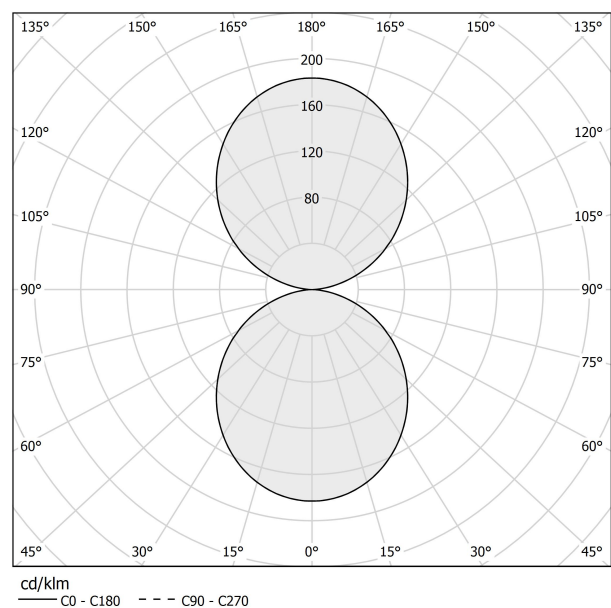

Polar diagram