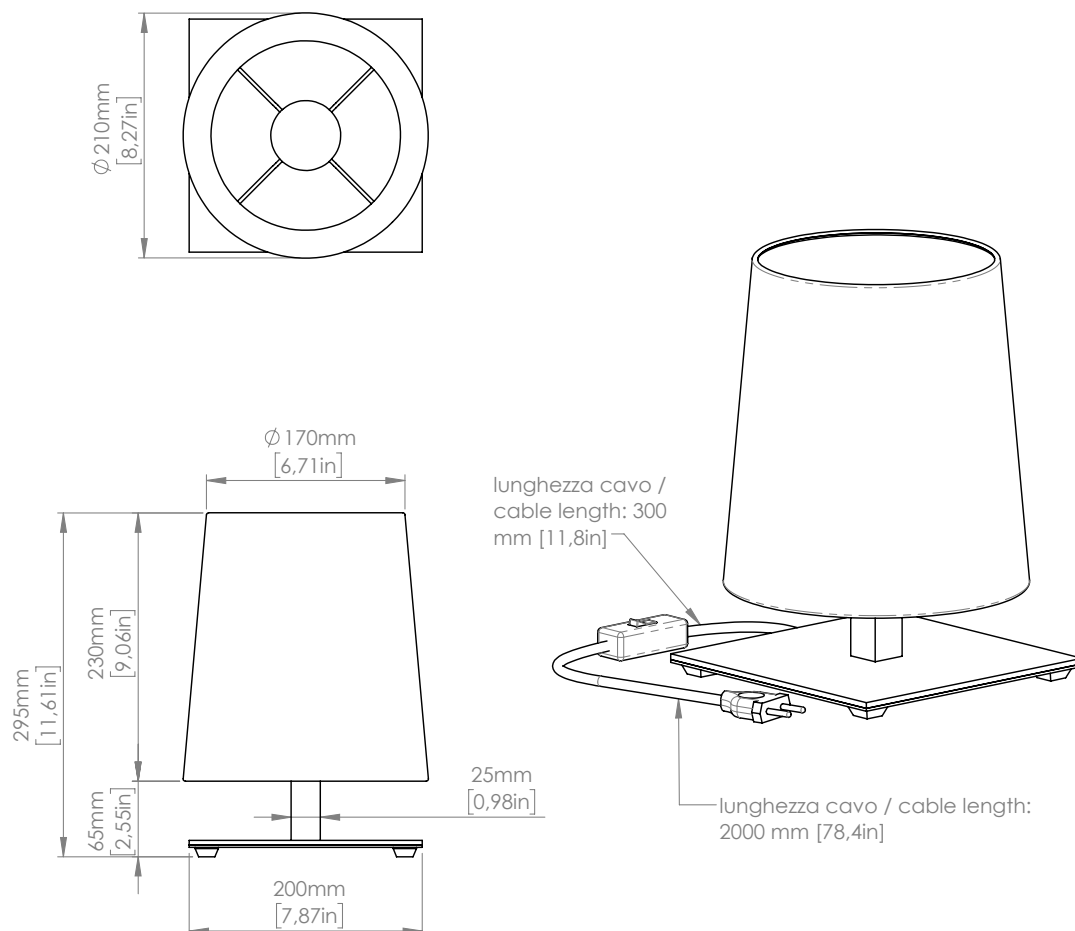

PRODOTTO / PRODUCT **IMBALLI / PACKAGING**

Peso-Weight	Box 1	Box 2
1.5 kg / 3.3 lbs	L: 250 mm / 9.8"	L: 270 mm / 10.6"
	P-W: 250 mm / 9.8"	P-W: 270 mm / 10.6"
	H: 200 mm / 7.8"	H: 290 mm / 11.4"
	Peso-Weight: 2 kg / 4.4 lbs	Peso-Weight: 1 kg / 2.2 lbs