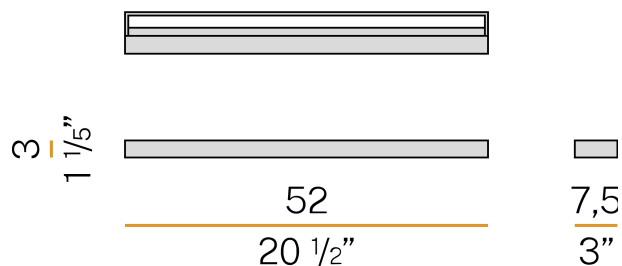

PANZERI

Zero

220-240V AC ON-OFF
A03501.050.0401

● white

Data sheet

CODE	A03501.050.0401
SYSTEM POWER CONSUMPTION	11W
EFFICACY	55.73lm/W
LIGHT SOURCE	LED
COLOUR TEMPERATURE	3000K Ra>90
LIGHT DISTRIBUTION	diffused
POWER SUPPLY	220-240V AC
FREQUENCY	50/60Hz
ELECTRICAL CONFIGURATION	ON-OFF
DRIVER	integrated included
NOMINAL LUMINOUS FLUX	990lm
LUMEN OUTPUT	613lm
EFFICIENCY	61.9%
WEIGHT	0,92 Kg
PROTECTION DEGREE	IP20
COLOUR TOLLERANCES	SDCM 3
PACKING DIMENSIONS	10,0 x 83,0 x 5,0 cm

Ceiling or wall lighting fixture for interiors, with direct and indirect light emission. Pickled sheet metal structure in white, bronze or mat brass polyacrylic paint, or with gold leaf coating, or in polished stainless steel. Specular aluminium reflector. Cover in brass with white, bronze or mat brass polyacrylic paint, or with gold leaf coating, or with galvanic chrome plating. Extruded polycarbonate diffuser with opaline finish.

Technical drawing