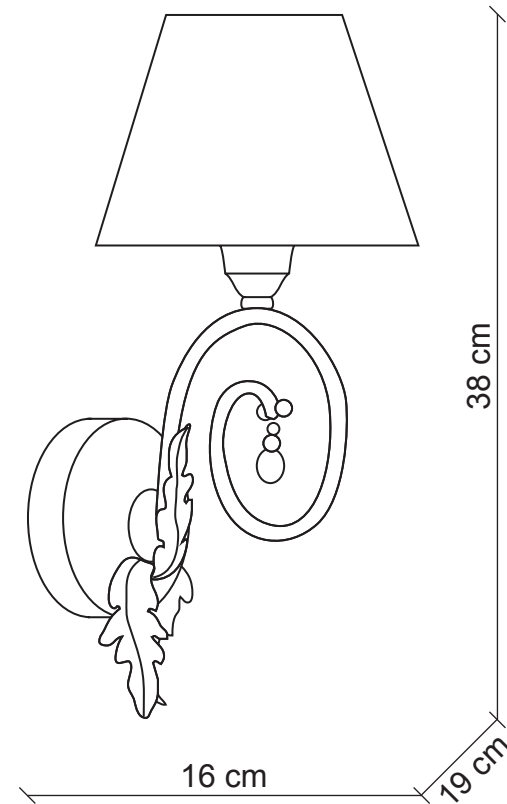

# PATRIZIAGARGANTI

Firenze

**BAGA** XXI Century  
LOVELY LIGHT

**art. 1131**

1 light Wall lamp

**Finish:** Silver leaf

**Lampshades:** Beige and black paper

**Accessories:** Clear crystals

m<sup>3</sup> 0,08  
Kg 1