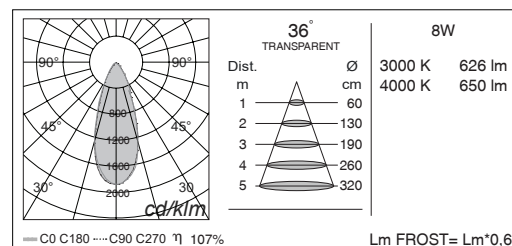

MAIN CODE CODICE BASE	RELEASE EDIZIONE	LIGHT LUCE	WATT WATT	OPTIC OTTICA	CONTROL CONTROLLO	FRAME COLOR COLORE
2632	.1	6 GU10 3000K	M08 MAX 8W (LED)	BB 36° (TRANSPARENT)	1 ON/OFF 220/240VAC	BS WHITE / BIANCO
		7 GU10 4000K		CW 36° FROST	2 DIMMER 230V TRIAC	BT BLACK/ NERO

CODE EXAMPLE : Projector with GU10 LED lamp
3000 K, MAX 8W, 36° transparent optic, ON/OFF
220/240V AC control, white color
2632.16M08BB1BS

ESEMPIO DI CODIFICA : Proiettore con lampada LED
GU10 3000' K, MAX 8W, ottica 36° trasparente,
ON/OFF 220/240V AC, colore bianco
2632.16M08BB1BS

NEXO LUCE (Factory)
Strada Mirabella, 10
46040 Cavriana (MN), ITALY
T +39 0376 771513 F +39 0376 772235
sales@nexoluce.com www.nexoluce.com

Made in Italy