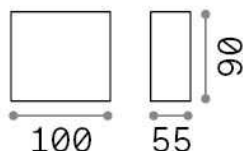

Source info

Integrated source	Integrated LED module
Replaceable source	No
Power	6 W
Emission	Direct
Max consumption	max 6,00 W
Features LED	LED COB CREE
CCT LED	3000 K
Duration LED (t. 25°C)	30000 h
CRI	> 80
SDCM	3
Light beam	100°
Light beam flux	590 lm
Useful light flux	510 lm
Photobiological risk	1