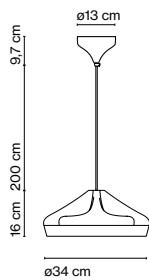

Pleat Box 36