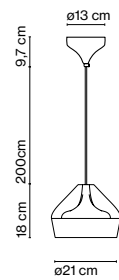

Pleat Box 24