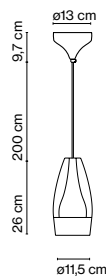

Pleat Box 47

Pleat Box 36

Pleat Box 24

The alchemy of the craft process leaves unpredictable traces, small marks in the metal glaze, tiny cracks in the polish... little flaws that mark the unique personality of every lamp.

Pleat Box 47

⊕ E27 LED Standard 8W
LED SMD 15,4W 700mA
2700K
Luminaire 625lm
Light source 2130lm
(included)

Pleat Box 36

⊕ E14 LED 5W
LED SMD 7,8W 700mA
2700K
Luminaire 234lm
Light source 1066lm
(included)

Pleat Box 24

⊕ E14 LED 5W
LED SMD 7,8W 700mA
2700K
Luminaire 113lm
Light source 1066lm
(included)

Pleat Box 13

⊕ E27 LED Reflector 8W
LED SMD 4W 350mA 2700K
Light source 456lm
(included)

Ceramic diffuser with the inner part in brilliant white enamel or gold. Ceramic canopy.

- ⊕ White-white
- ⊕ White-gold
- ⊕ Grey-white
- ⊕ Grey-gold
- ⊕ Terracotta-white
- ⊕ Terracotta-gold
- ⊕ Black-white
- ⊕ Black-gold

White fabric electrical cord whenever the inner part or the outer part of the lamp is white. If not, the fabric electrical cord is black.

- [Download](#) Assembly Instructions
- [Download](#) Photometric Data
- [Download](#) 2D
- [Download](#) 3D
- [Download](#) Energy label