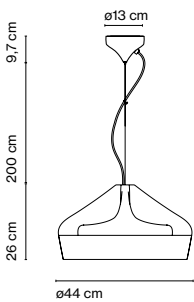

Pleat Box 47