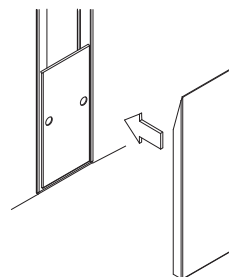

1 dimensions

The Dolma profile is supplied with up&down / symmetrical modules already installed.
On site the module glasses and frontplates need to be placed after mounting the profile.

2 installation

In case of up & down module

install glass

fold lip a little so it fits under the glass

install frontplate, it attaches magnetically

In case of symmetrical module

install glasses

fold lip a little so it fits under the glass

bottom glass rests on these lips