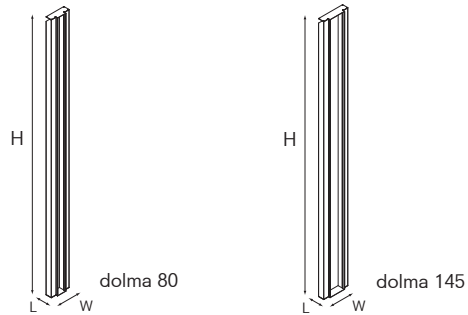

technics

Name	Reference	L x W x H
Dolma 80 profile	kr715003	70 x 185 x H
Dolma 145 profile	kr725003	70 x 250 x H

1 dimensions

Please make sure that main voltage is disconnected before proceeding!

2 installation

installation

installation

technics

Name	Reference	L x W x H
Dolma 80 up&down	kr91540x kr91542x kr91544x kr91549x	245 x 80 x 60
Dolma 80 symmetrical	kr91541x kr91547x	175 x 80 x 60
Dolma 145 up&down	kr92540x kr92542x kr92544x kr92549x	245 x 145 x 60
Dolma 145 symmetrical	kr92546x kr92547x	175 x 145 x 60

1 dimensions

The Dolma profile is supplied with up&down / symmetrical modules already installed.
On site the module glasses and frontplates need to be placed after mounting the profile.

2 installation

In case of up & down module

install glass

fold lip a little so it fits under the glass

install frontplate, it attaches magnetically

In case of symmetrical module

install glasses

fold lip a little so it fits under the glass

bottom glass rests on these lips