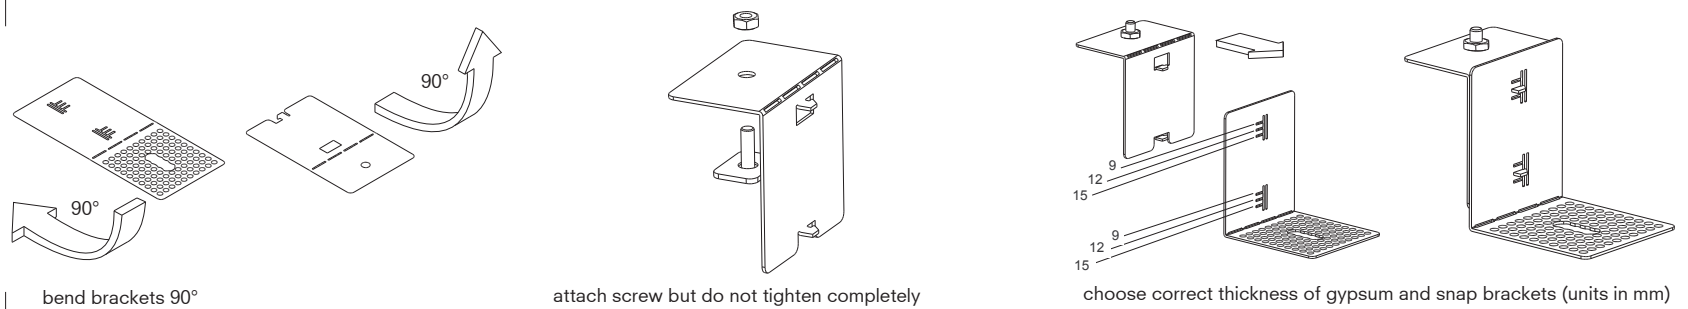

technics

Name	Reference	L x W x H
Dolma 80 profile	kr715003	70 x 185 x H
Dolma 145 profile	kr725003	70 x 250 x H

1 dimensions

Please make sure that main voltage is disconnected before proceeding!

2 installation

installation

installation

technics

Name	Reference	L x W x H
Dolma 80 up&down	kr91540x kr91542x kr91544x kr91549x	245 x 80 x 60
Dolma 80 symmetrical	kr91541x kr91547x	175 x 80 x 60
Dolma 145 up&down	kr92540x kr92542x kr92544x kr92549x	245 x 145 x 60
Dolma 145 symmetrical	kr92546x kr92547x	175 x 145 x 60

1 dimensions

The Dolma profile is supplied with up&down / symmetrical modules already installed.
On site the module glasses and frontplates need to be placed after mounting the profile.

2 installation

In case of up & down module

install glass

fold lip a little so it fits under the glass

install frontplate, it attaches magnetically

In case of symmetrical module

install glasses

fold lip a little so it fits under the glass

bottom glass rests on these lips