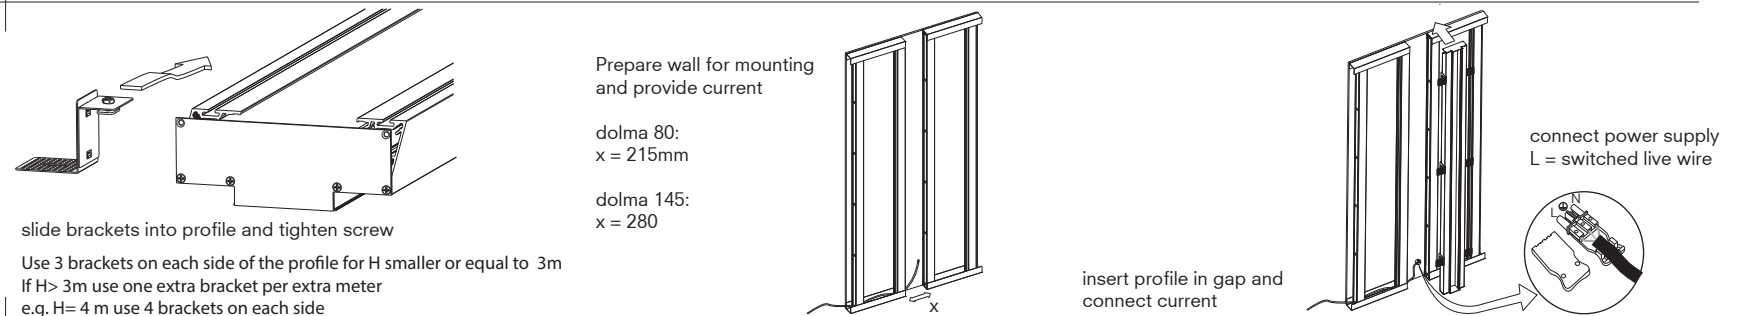

technics

Name	Reference	L x W x H
Dolma 80 profile	kr715003	70 x 185 x H
Dolma 145 profile	kr725003	70 x 250 x H

1 dimensions

Please make sure that main voltage is disconnected before proceeding!

2 installation

installation

installation

technics

Name	Reference	L x W x H
Dolma 80 up&down	kr91540x kr91542x kr91544x kr91549x	245 x 80 x 60
Dolma 80 symmetrical	kr91541x kr91547x	175 x 80 x 60
Dolma 145 up&down	kr92540x kr92542x kr92544x kr92549x	245 x 145 x 60
Dolma 145 symmetrical	kr92546x kr92547x	175 x 145 x 60

1 dimensions

The Dolma profile is supplied with up&down / symmetrical modules already installed.
On site the module glasses and frontplates need to be placed after mounting the profile.

2 installation

In case of up & down module

install glass

fold lip a little so it fits under the glass

install frontplate, it attaches magnetically

In case of symmetrical module

install glasses

fold lip a little so it fits under the glass

bottom glass rests on these lips