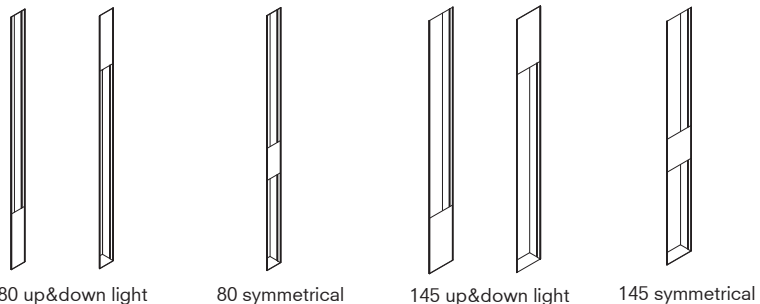

technics

Name	Reference	L x W x H
Dolma 80 profile	kr715003	70 x 185 x H
Dolma 145 profile	kr725003	70 x 250 x H

1 dimensions

Please make sure that main voltage is disconnected before proceeding!

2 installation

installation

installation

technics

Name	Reference	L x W x H
Dolma 80 up&down	kr91540x kr91542x kr91544x kr91549x	245 x 80 x 60
Dolma 80 symmetrical	kr91541x kr91547x	175 x 80 x 60
Dolma 145 up&down	kr92540x kr92542x kr92544x kr92549x	245 x 145 x 60
Dolma 145 symmetrical	kr92546x kr92547x	175 x 145 x 60

1 dimensions

The Dolma profile is supplied with up&down / symmetrical modules already installed.
On site the module glasses and frontplates need to be placed after mounting the profile.

2 installation

In case of up & down module

install glass

fold lip a little so it fits under the glass

install frontplate, it attaches magnetically

In case of symmetrical module

install glasses

fold lip a little so it fits under the glass

bottom glass rests on these lips