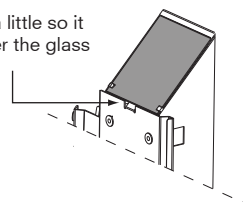

1 dimensions

The Dolma profile is supplied with up&down / symmetrical modules already installed.
On site the module glasses and frontplates need to be placed after mounting the profile.

2 installation

In case of up & down module

install glass

fold lip a little so it fits under the glass

install frontplate, it attaches magnetically

In case of symmetrical module

install glasses

fold lip a little so it fits under the glass

bottom glass rests on these lips