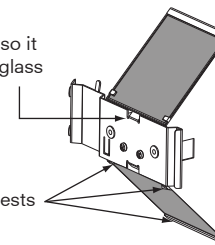

1 dimensions

The Dolma profile is supplied with up&down / symmetrical modules already installed.
On site the module glasses and frontplates need to be placed after mounting the profile.

2 installation

In case of up & down module

install glass

fold lip a little so it fits under the glass

install frontplate, it attaches magnetically

In case of symmetrical module

install glasses

fold lip a little so it fits under the glass

bottom glass rests on these lips