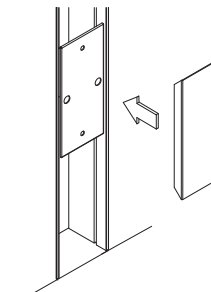

install frontplate, it attaches magnetically