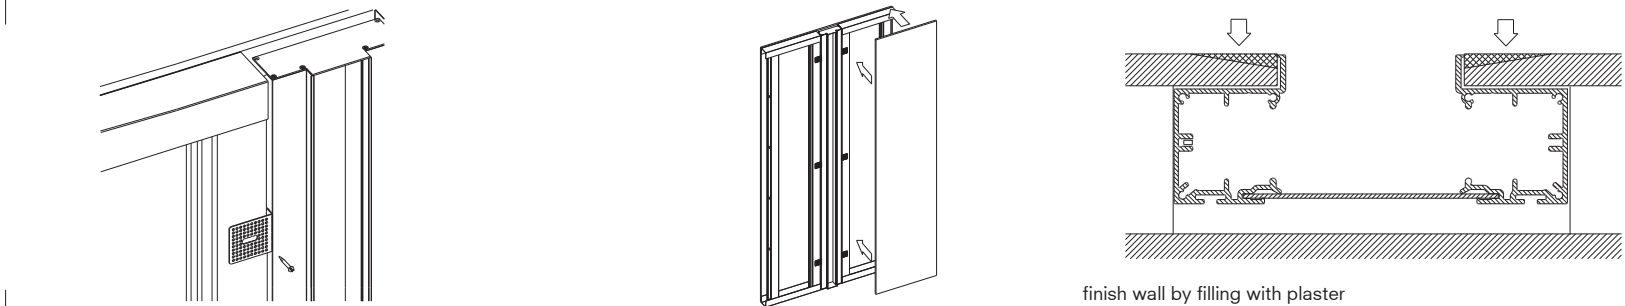

technics

Name	Reference	L x W x H
Dolma 80 profile	kr715003	70 x 185 x H
Dolma 145 profile	kr725003	70 x 250 x H

1 dimensions

Please make sure that main voltage is disconnected before proceeding!

2 installation

installation

installation

technics

Name	Reference	L x W x H
Dolma 80 up&down	kr91540x kr91542x kr91544x kr91549x	245 x 80 x 60
Dolma 80 symmetrical	kr91541x kr91547x	175 x 80 x 60
Dolma 145 up&down	kr92540x kr92542x kr92544x kr92549x	245 x 145 x 60
Dolma 145 symmetrical	kr92546x kr92547x	175 x 145 x 60

1 dimensions

The Dolma profile is supplied with up&down / symmetrical modules already installed.
On site the module glasses and frontplates need to be placed after mounting the profile.

2 installation

In case of up & down module

install glass

fold lip a little so it fits under the glass

install frontplate, it attaches magnetically

In case of symmetrical module

install glasses

fold lip a little so it fits under the glass

bottom glass rests on these lips