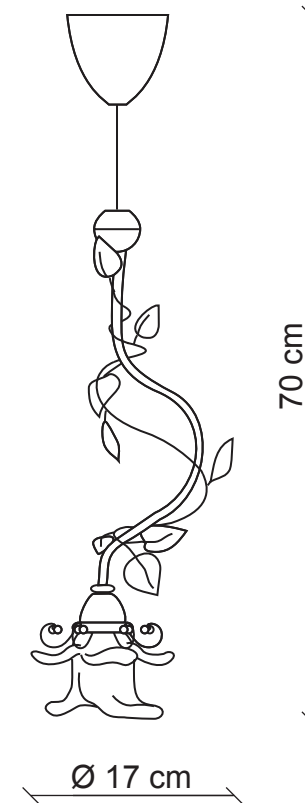

PATRIZIAGARGANTI

Firenze

BAGA XXI Century
LOVELY LIGHT

art. 1152

1 light Chandelier

Finish: Black with gold leaf details

Lampshades: Crystal diffuser

Accessories: Clear crystals