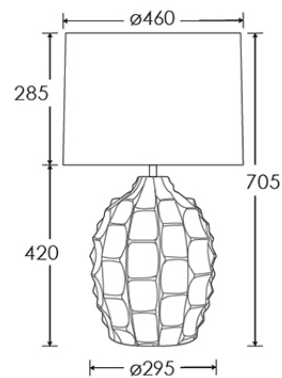

Lampshade: 18" Roman Drum / SH-18-RMDR

Flex: UK & EU 1.5 metres of Ivory twisted flex /

US Ivory braided flex

TECHNICAL INFORMATION

Weight: 4.3kg / 9.4lbs

Plug: White 13amp UK plug /

White Schuko EU plug / White US polarised plug

Switching: White inline switch

Lamping: 1x E27 lampholder / 1x E26 US lampholder

60W max. LED lamps recommended.

Lamps not included

BASE HEIGHT: 420 mm / 16¹/₂"

TOTAL HEIGHT: 705 mm / 27³/₄"

BASE WIDTH: 295 mm / 11¹/₂"

SHADE WIDTH: 460 mm / 18"

UKCA / CE / UL COMPLIANT

WARRANTY

10 years*

FINISHING NOTE

The ceramic glazes that we have used on this lamp will create differences from piece to piece - variations in colour, formation and detailing. As such, it is part of the charm that no two products are exactly the same.

*Please refer to our Terms & Conditions for further information.

Dimensions in mm and approximate

H&
CO

LIGHT BEYOND DESIGN