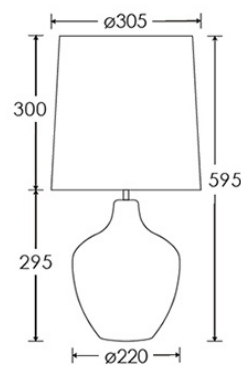

60W max. LED lamps recommended.

Lamps not included

BASE HEIGHT: 295 mm / 11¹/₂"

TOTAL HEIGHT: 595 mm / 23¹/₂"

BASE WIDTH: 220 mm / 8¹/₂"

SHADE WIDTH: 305 mm / 12"

UKCA / CE / UL COMPLIANT

WARRANTY

*Please refer to our Terms & Conditions for further information.

Dimensions in mm and approximate

H&
CO

LIGHT BEYOND DESIGN

Heathfield&Co

Product Specification Sheet

TABLE LAMP | VIVIENNE SMOKE MEDIUM

PRODUCT INFORMATION

Lamps not included

BASE HEIGHT: 295 mm / 11¹/₂"

TOTAL HEIGHT: 595 mm / 23¹/₂"

BASE WIDTH: 220 mm / 8¹/₂"

SHADE WIDTH: 305 mm / 12"

UKCA / CE / UL COMPLIANT

WARRANTY

10 years*

*Please refer to our Terms & Conditions for further information.

Dimensions in mm and approximate

H&
CO

LIGHT BEYOND DESIGN