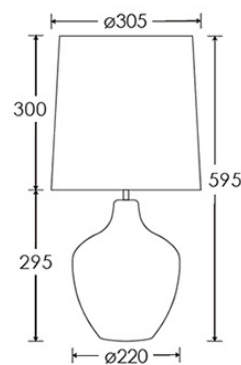

60W max. LED lamps recommended.

Lamps not included

BASE HEIGHT: 295 mm / 11¹/₂"

TOTAL HEIGHT: 595 mm / 23¹/₂"

BASE WIDTH: 220 mm / 8¹/₂"

SHADE WIDTH: 305 mm / 12"

UKCA / CE / UL COMPLIANT

WARRANTY

*Please refer to our Terms & Conditions for further information.

Dimensions in mm and approximate

H&
CO

LIGHT BEYOND DESIGN

Heathfield&Co

Product Specification Sheet

TABLE LAMP | VIVIENNE SMOKE MEDIUM

PRODUCT INFORMATION

Lamps not included

BASE HEIGHT: 295 mm / 11¹/₂"

TOTAL HEIGHT: 595 mm / 23¹/₂"

BASE WIDTH: 220 mm / 8¹/₂"

SHADE WIDTH: 305 mm / 12"

UKCA / CE / UL COMPLIANT

WARRANTY

10 years*