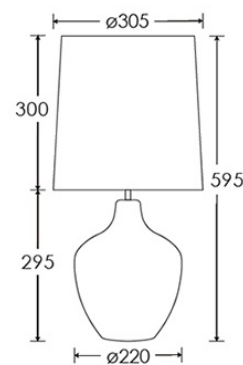

Dimensions in mm and approximate

H&
CO

LIGHT BEYOND DESIGN