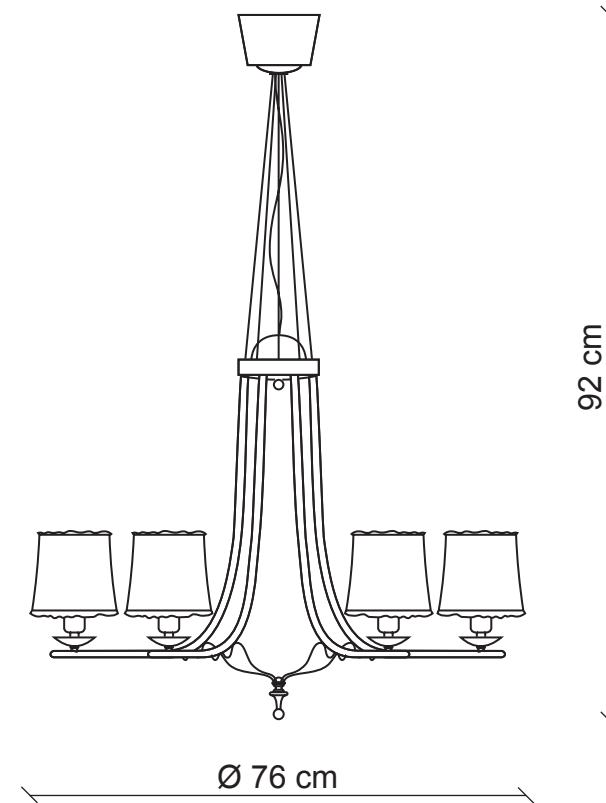

PATRIZIAGARGANTI

Firenze

BAGA 25th Anniversary
LOVELY LIGHT

art. 720

6 lights Chandelier

Finish: Antiqued brass, ceramic detail

Lampshades: Silk

m³ 0,43
Kg 5,7