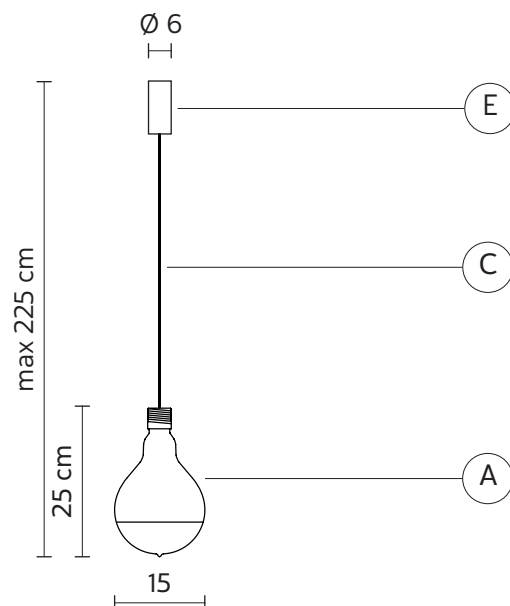

| | |
|--------------|---------------|
| socket | G9 |
| source | max 1x33 w |
| energy class | from E to A++ |

PACKAGING

| | |
|-----------------|----------|
| nr. of collis | 1 |
| net weight/kg | 1 |
| gross weight/kg | 1,85 |
| packaging/cm | 25x25x32 |

EMISSION OF LIGHT

one-directional

CERTIFICATION

IEC 60598-1:2014
EN 60598-1:2015

IP rate **IP44**
bulb equipped

halogen
G9 - 33 w - 460 lumen
2900 K°, class D

COLLECTION

available also as: wall lamp