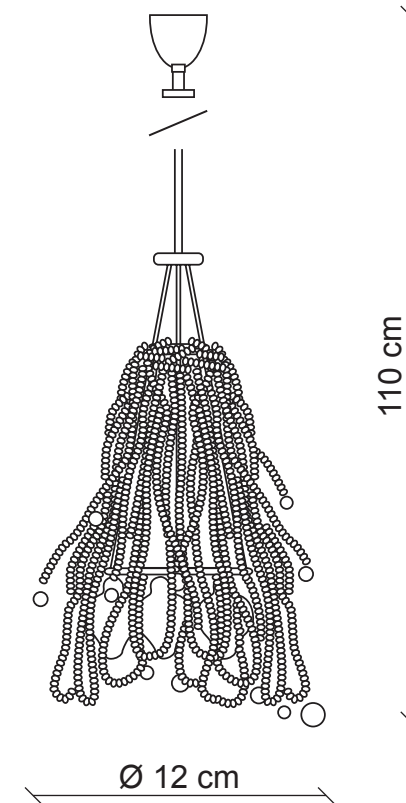

PATRIZIAGARGANTI

Firenze

BAGA Contemporary
LOVELY LIGHT

art. CR8

1 light Chandelier

Finish: Nickel

Accessories: Clear crystals

1x
40W G9
supplied

m³ 0,08
Kg 1,4