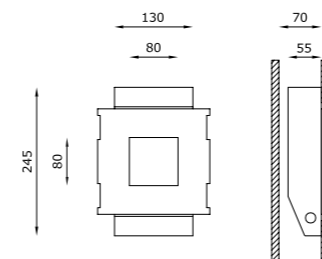

A. DRY 8X8

B. DRY MICRO 8X8  
for minimal dimensions

### TECHNICAL FEATURES

Code	6111.AC (fig. A)	6112.AC (fig. A)	6113.Z.AC (fig. A)	6121.AC (fig. B)	6122.AC (fig. B)
Type	Wall recessed 45°	Wall recessed 90°	Wall recessed 90°	Wall recessed 45°	Wall recessed 90°
Material	AC: AirCoral®	AC: AirCoral®	AC: AirCoral®	AC: AirCoral®	AC: AirCoral®
Absorption capacity*	2.53 m²	2.53 m²	2.53 m²	2.53 m²	2.53 m²
Weight	1.5 Kg	1.5 Kg	1.5 Kg	1.3 Kg	1.3 Kg
Mounting	Wall recessed	Wall recessed	Wall recessed	Wall recessed	Wall recessed
IP rating	IP40	IP40	IP40	IP40	IP40
Insulation class	III	III	III	III	III
Control gear	Dimmable electronic transformer	Dimmable electronic transformer	Constant current electronic driver	Dimmable electronic transformer	Dimmable electronic transformer
Cut out for plasterboard	195 x 185 mm	195 x 185 mm	195 x 185 mm	195 x 185 mm	195 x 185 mm
Lamp type	QR CB 51	QR CB 51	LED 500 mA	QR CB 35	QR CB 35
Lamp wattage	1 x 50W max	1 x 50W max	1 x 9W	1 x 35W max	1 x 35W max
Luminous efficacy	-	-	1125 lm - 3000K	-	-
Light distribution	-	-	Wide beam 40°	-	-
Fitting	GU5.3	GU5.3	-	GU4	GU4
Light colour	-	-	White 3000K White 2700K   4000K (on request)	-	-
Light hole	80 x 80 mm	80 x 80 mm	80 x 80 mm	80 x 80 mm	80 x 80 mm
Voltage connection	220-240V / 12V · 50/60Hz	220-240V / 12V · 50/60Hz	220-240V · 50/60Hz	220-240V / 12V · 50/60Hz	220-240V / 12V · 50/60Hz
CRI	-	-	>90	-	-
Emergency	-	-	-	-	-
Energy efficiency class	A	A	A++	A	A
Note	Extra white satin glass fixed by clip on wall level.	Extra white satin glass fixed by clip on wall level.	Extra white satin glass fixed by clip on wall level. On request available dimmable PUSH or DALI.	Extra white satin glass fixed by clip on wall level.	Extra white satin glass fixed by clip on wall level.