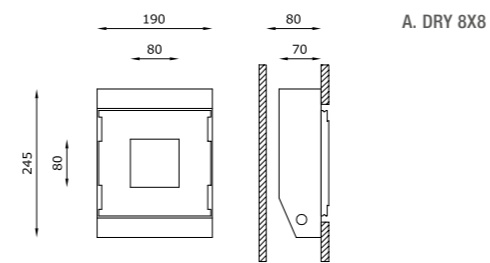

A. DRY 8X8

B. DRY MICRO 8X8  
for minimal dimensions

### TECHNICAL FEATURES

Code	6111.AC (fig. A)	6112.AC (fig. A)	6113.Z.AC (fig. A)	6121.AC (fig. B)	6122.AC (fig. B)
Type	Wall recessed 45°	Wall recessed 90°	Wall recessed 90°	Wall recessed 45°	Wall recessed 90°
Material	AC: AirCoral®	AC: AirCoral®	AC: AirCoral®	AC: AirCoral®	AC: AirCoral®
Absorption capacity*	2.53 m²	2.53 m²	2.53 m²	2.53 m²	2.53 m²
Weight	1.5 Kg	1.5 Kg	1.5 Kg	1.3 Kg	1.3 Kg
Mounting	Wall recessed	Wall recessed	Wall recessed	Wall recessed	Wall recessed
IP rating	IP40	IP40	IP40	IP40	IP40
Insulation class	III	III	III	III	III
Control gear	Dimmable electronic transformer	Dimmable electronic transformer	Constant current electronic driver	Dimmable electronic transformer	Dimmable electronic transformer
Cut out for plasterboard	195 x 185 mm	195 x 185 mm	195 x 185 mm	195 x 185 mm	195 x 185 mm
Lamp type	QR CB 51	QR CB 51	LED 500 mA	QR CB 35	QR CB 35
Lamp wattage	1 x 50W max	1 x 50W max	1 x 9W	1 x 35W max	1 x 35W max
Luminous efficacy	-	-	1125 lm - 3000K	-	-
Light distribution	-	-	Wide beam 40°	-	-
Fitting	GU5.3	GU5.3	-	GU4	GU4
Light colour	-	-	White 3000K White 2700K   4000K (on request)	-	-
Light hole	80 x 80 mm	80 x 80 mm	80 x 80 mm	80 x 80 mm	80 x 80 mm
Voltage connection	220-240V / 12V · 50/60Hz	220-240V / 12V · 50/60Hz	220-240V · 50/60Hz	220-240V / 12V · 50/60Hz	220-240V / 12V · 50/60Hz
CRI	-	-	>90	-	-
Emergency	-	-	-	-	-
Energy efficiency class	A	A	A++	A	A
Note	Extra white satin glass fixed by clip on wall level.	Extra white satin glass fixed by clip on wall level.	Extra white satin glass fixed by clip on wall level. On request available dimmable PUSH or DALI.	Extra white satin glass fixed by clip on wall level.	Extra white satin glass fixed by clip on wall level.