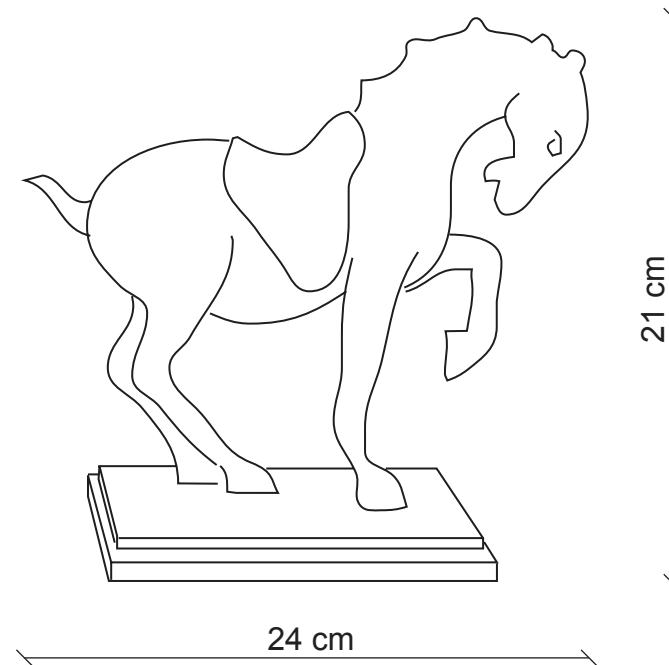

PATRIZIAGARGANTI

Firenze

BAGA 25th Anniversary
LOVELY LIGHT

art. CM401/O

Ceramic statue

Finish: Terracotta and colour

m³ 0,22
Kg 2,8