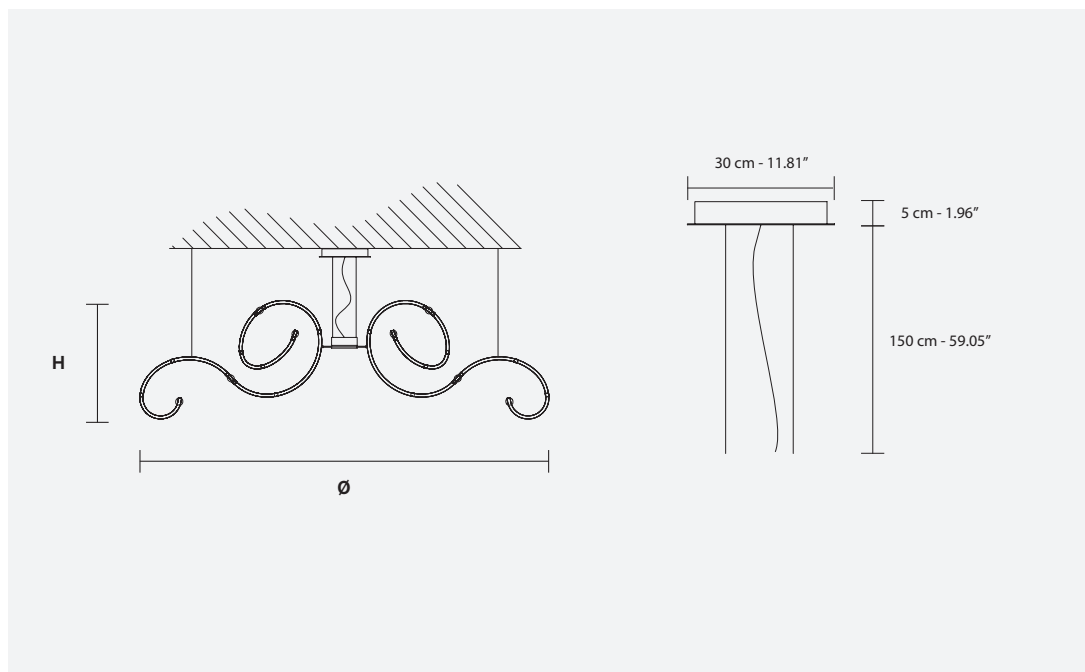

Struttura in metallo ricoperto in vetro, pendagli in cristallo, illuminazione LED.

Metal frame covered with glass, crystal pendants, LED lighting system.

Metallstruktur mit transparentem Glas bedeckt, Kristall-Gehänge, LED Lichtsystem

Structure métallique recouverte de verre, pendentifs en cristal, éclairage LED

Металлический каркас, покрытый стеклом, подвесы из хрусталя, светодиодное освещение.

H 70 cm / 27.55"
 Ø 240 cm / 94.48"

LED x 128 W CRI>80
 3000 K - 13600 lm
Dimmable: PUSH*

FRAME + GLASS

Chrome Transparent Chrome Red Chrome Green Gold Transparent Brown Orange Green Green Gold Orange White Transparent Red Red

PENDANTS

Transparent Red Orange Green

* "UL" logo refers to articles which can be modified with UL-compliant components. The "UL" listing mark stands for tested and evaluated product to recognized us safety standards.