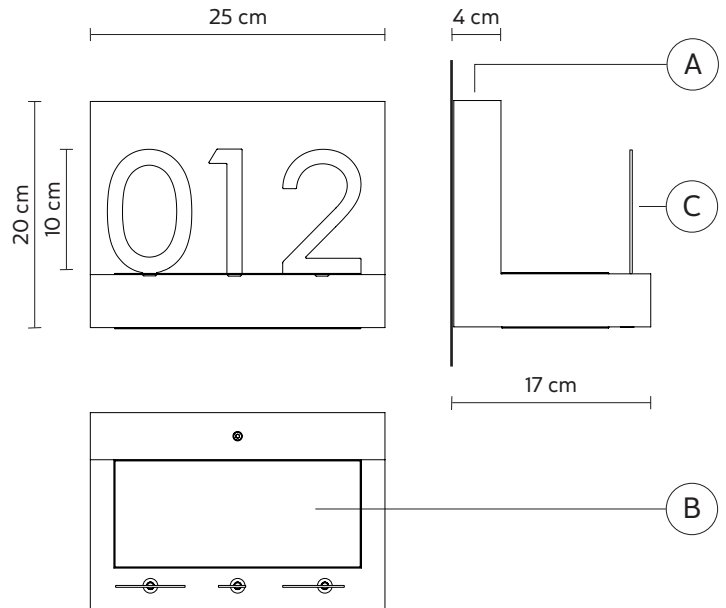

QUARANTASEI wall lamp

Matteo Ugolini design

ООО "Мастерская светотехники"
8 800 100 39 72
8 495 727 14 91
725087@masv.ru
http://masv.ru

year 2017

DATA SHEET - AP140 1G EXT

STRUCTURE "A"

material	concrete	
colour	dove grey	

DIFFUSER "B"

material	frosted glass	

ACCESSORY NUMBER "C"

not provided

material	steel inox
colour	white

ELECTRICAL SYSTEM

socket	R7S
source	1 x max 8W LED
energy class	da A a A+

PACKAGING

nr. of collis	1
net weight/kg	3,2
gross weight/kg	4,1
packaging/cm	36x36x24

EMISSION OF LIGHT

one directional

	direct
	filtered
	indirect
	none

CERTIFICATION

IEC	60598-1:2008
EN	60598-1:2008 + A11:2009

IP rate	IP44
bulb	equipped
	1xR7S LED
	8W, 800lumen, 3000K
	class A+