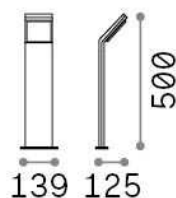

General info

Outdoor - Floor lamps

Ean	8021696322537
Item	STYLE PT H050 NERO 3000K
Installation	Floor lamps
Guarantee	5 years
Gross weight	1.02 kg
Volume	0.012167 m ³

Technical info

Net weight	1.02 kg
Insulation class	I
Protection index	IP54
Compliance	CE
Operating temperature	-15° ~ +45 °C
Dimmer	NO, On-Off
Power output	100-240 V AC 50/60 Hz
Power supply	In-built, included Replaceable (by qualified operators only), electronic

Source info

Integrated source	Integrated LED module
Replaceable source	No
Power	9 W
Emission	Direct
Max consumption	max 9,00 W
Features LED	LED SMD
CCT LED	3000 K
Duration LED (t. 25°C)	30000 h
CRI	> 80
Light beam	120°
Light beam flux	1050 lm
Useful light flux	790 lm