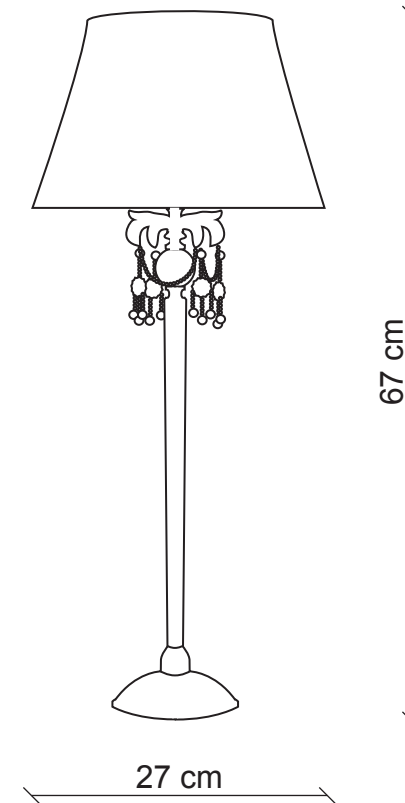

PATRIZIAGARGANTI

Firenze

BAGA XXI Century
LOVELY LIGHT

art. 942

1 light Table lamp

Finish: Gold leaf

Lampshades: Natural straw, white taffeta inside

Accessories: Clear and ruby red crystals

Ø 27x17
H. 18

1x
100W E27
not supplied

m³ 0,17
Kg 1,8