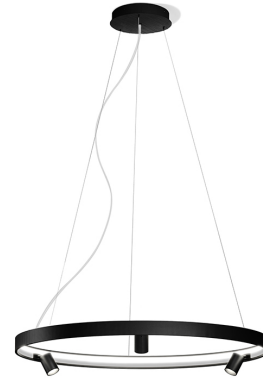

PANZERI

Arena

220-240V AC dimmable (DALI/Push DIM) and ON-OFF
L07402.100.0518

Data sheet

CODE	L07402.100.0518
SYSTEM POWER CONSUMPTION	92W
EFFICACY	73.17lm/W
LIGHT SOURCE	LED
LIGHT SOURCE LIFETIME	L70 (B50) 60.000h
COLOUR TEMPERATURE	2700K Ra>90
LIGHT DISTRIBUTION	diffused + adjustable
BEAM ANGLE	30°
POWER SUPPLY	220-240V AC
FREQUENCY	50/60Hz
ELECTRICAL CONFIGURATION	dimmable (DALI/Push DIM) and ON-OFF
DRIVER	integrated included
NOMINAL LUMINOUS FLUX	9840lm
LUMEN OUTPUT	6732lm
EFFICIENCY	68.4%
WEIGHT	4.82 Kg
PROTECTION DEGREE	IP20
COLOUR TOLLERANCES	SDCM 3
PACKING DIMENSIONS	107,0 x 107,0 x 11,0 cm

Suspension lighting fixture for interiors, with direct and indirect light emission and swivelling accent light.

Bended extruded aluminium structure in white, black, bronze, mat brass or titanium polyacrylic paint.

Extruded polycarbonate diffuser with opaline finish.

Die-cast aluminium joints in polyacrylic paint.

Die-cast aluminium projectors rotating on two axes in polyacrylic paint.

Reflectors in thermoplastic material with chrome plated finish.

Textured glass screens.

Anti-glare snoots in black thermoplastic material.

5m (196,9") long steel suspension cables.

5m (196,9") long power cable in transparent PVC.

Power canopy with pickled sheet metal ceiling bracket and covering in white, black, bronze, mat brass or titanium polyacrylic paint.