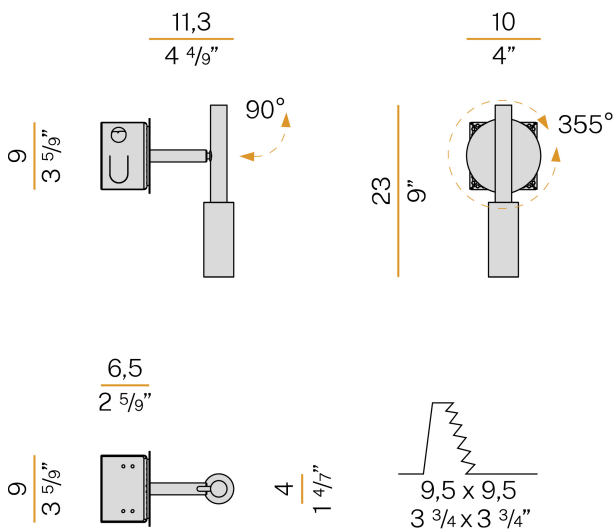

### Data sheet

CODE	X07317.001.0501
SYSTEM POWER CONSUMPTION	6,5W
EFFICACY	56.5lm/W
LIGHT SOURCE	LED
LIGHT SOURCE LIFETIME	L70 (B50) 80.000h
COLOUR TEMPERATURE	2700K Ra>90
LIGHT DISTRIBUTION	adjustable
POWER SUPPLY	220-240V AC
FREQUENCY	50/60Hz
ELECTRICAL CONFIGURATION	ON-OFF
DRIVER	integrated included
NOMINAL LUMINOUS FLUX	475lm
LUMEN OUTPUT	339lm
EFFICIENCY	71.4%
WEIGHT	1,09 Kg
PROTECTION DEGREE	IP20
COLOUR TOLLERANCES	SDCM 3
PACKING DIMENSIONS	29,0 x 24,0 x 14,0 cm

Turned brass end cap in polyacrylic paint.

Recessed housing for masonry or plasterboard, in pickled sheet metal in polyacrylic paint.

Pickled sheet metal brackets for plasterboard fixing.

Built-in hole dimension: 95x95mm (3,7x3,7")

### Technical drawing