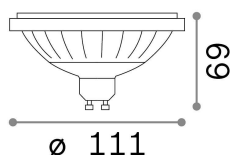

General info

Lampadine e accessori - Lampadine gu10

Ean	8021696183794
Item	GU10 12W 1120Lm 3000K CRI80
Installation	-
Guarantee	5 years
Gross weight	0.11 kg
Volume	0.002188 m³

Technical info

Net weight	0.09 kg
Insulation class	-
Compliance	CE
Power output	220-240 V AC 50/60 Hz
Dimmer	NO, On-Off
Power supply	Not required

Source info

Power	12 W
Emission	Direct
Max consumption	max 12,00 W
CCT LED	3000 K
Duration LED (t. 25°C)	25000 h
CRI	> 90
Light beam	40 °
Useful light flux	1050 lm