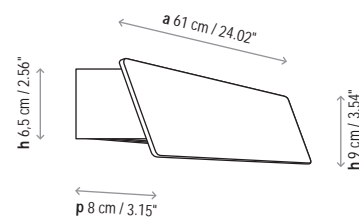

 1 Box 31.10 x 6.30 x 5.51 inches
Vol.: 0,6251 ft³

Weight: 6.61 lbs

Certifications:   **ADA IP-20**
 Photometrics made according to the position the lights are shown in the catalogue and price list.

Ref Finishings

OPTIONAL (CONSULT)

Available switch option

IMPORTANT NOTE

Must mount on 2" x 4" rectangular junction box

Measures

Alba - 60

Alba - 60 Led

Alba - 90