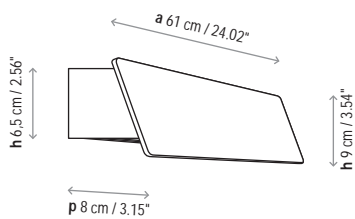

 1 Box 31.10 x 6.30 x 5.51 inches
Vol.: 0,6251 ft³

Weight: 6.61 lbs

Certifications:   **ADA IP-20**
 Photometrics made according to the position the lights are shown in the catalogue and price list.

Ref Finishings

OPTIONAL (CONSULT)

Available switch option

IMPORTANT NOTE

Must mount on 2" x 4" rectangular junction box

Measures

Alba - 60

Alba - 60 Led

Alba - 90