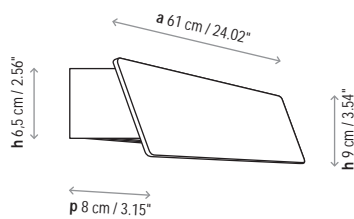

 1 Box 31.10 x 6.30 x 5.51 inches
Vol.: 0,6251 ft³

Weight: 6.61 lbs

Certifications:   **ADA IP-20**
 Photometrics made according to the position the lights are shown in the catalogue and price list.

Ref Finishings

OPTIONAL (CONSULT)

Available switch option

IMPORTANT NOTE

Must mount on 2" x 4" rectangular junction box

Measures

Alba - 60

Alba - 60 Led

Alba - 90