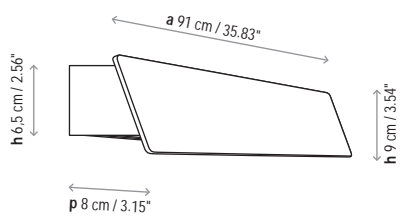

 1 Box 31.10 x 6.30 x 5.51 inches
Vol.: 0,6251 ft³

Weight: 6.61 lbs

Certifications:   **ADA IP-20**
 Photometrics made according to the position the lights are shown in the catalogue and price list.

Ref Finishings

OPTIONAL (CONSULT)

Available switch option

IMPORTANT NOTE

Must mount on 2" x 4" rectangular junction box

Measures

Alba - 60

Alba - 60 Led

Alba - 90