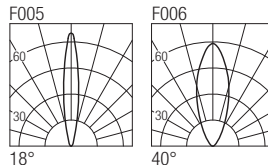

IP67 made in Italy

Supply current

350-500 mA (V, 8,7V)

Power

3-6 W

Series wiring

Dimensions

Photometric diagrams