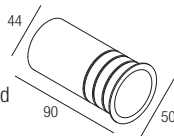

IP67 made in Italy

Supply current

350-500 mA (V, 8,7V)

Power

3-6 W

Series wiring

Dimensions

Photometric diagrams

CCT/CRI/Flux

	350mA	500mA
2700K	267lm	384lm
3000K	279lm	400lm
4200K	309lm	462lm
6000K	342lm	495lm

Code construction

GS6 X X

Note: cable cut to measure on request

Optionals

CSGS01

Recessing box with trim

Note: recessing box needed for installation

LGS601

Low luminance louver

Note: the filter must be ordered together with the lighting fixture

Drivers

350 mA		500 mA	
on/off	dimmable	on/off	dimmable
AL1034 (1..3) 30mm IP20	AL4000 (1..4) 72mm IP20 PUSH 1..10V	AL1074 (1..2) 30mm IP20	AL4010 (1..4) 72mm IP20 PUSH 1..10V
AL1035 (1..3) 40mm IP20	AL4051 (1..4) 72mm IP20 DALI	AL1077 (1..2) 40mm IP20	AL4151 (1..4) 72mm IP20 DALI
AL1037 (1..5) 55mm IP20 S.P.	AL4053 (1..4) 56mm IP20 PUSH IGBT-TRIAC	AL1084 (1..3) 55mm IP20 S.P.	AL4153 (1..4) 56mm IP20 PUSH IGBT-TRIAC
AL9011 (1..4) 44mm IP67	AL8035 (2..4) IP67 DALI	AL9051 (1..3) 44mm IP67	AL8050 (2..4) IP67 DALI