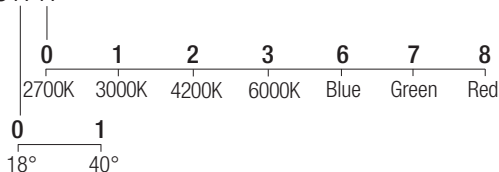

Code construction

GS6 X X

Note: cable cut to measure on request

Optionals

CSGS01

Recessing box with trim

Note: recessing box needed for installation

LGS601

Low luminance louver

Note: the filter must be ordered together with the lighting fixture

Drivers

350 mA		500 mA	
on/off	dimmable	on/off	dimmable
AL1034 (1..3) 30mm IP20	AL4000 (1..4) 72mm IP20 PUSH 1..10V	AL1074 (1..2) 30mm IP20	AL4010 (1..4) 72mm IP20 PUSH 1..10V
AL1035 (1..3) 40mm IP20	AL4051 (1..4) 72mm IP20 DALI	AL1077 (1..2) 40mm IP20	AL4151 (1..4) 72mm IP20 DALI
AL1037 (1..5) 55mm IP20 S.P.	AL4053 (1..4) 56mm IP20 PUSH IGBT-TRIAC	AL1084 (1..3) 55mm IP20 S.P.	AL4153 (1..4) 56mm IP20 PUSH IGBT-TRIAC
AL9011 (1..4) 44mm IP67	AL8035 (2..4) IP67 DALI	AL9051 (1..3) 44mm IP67	AL8050 (2..4) IP67 DALI