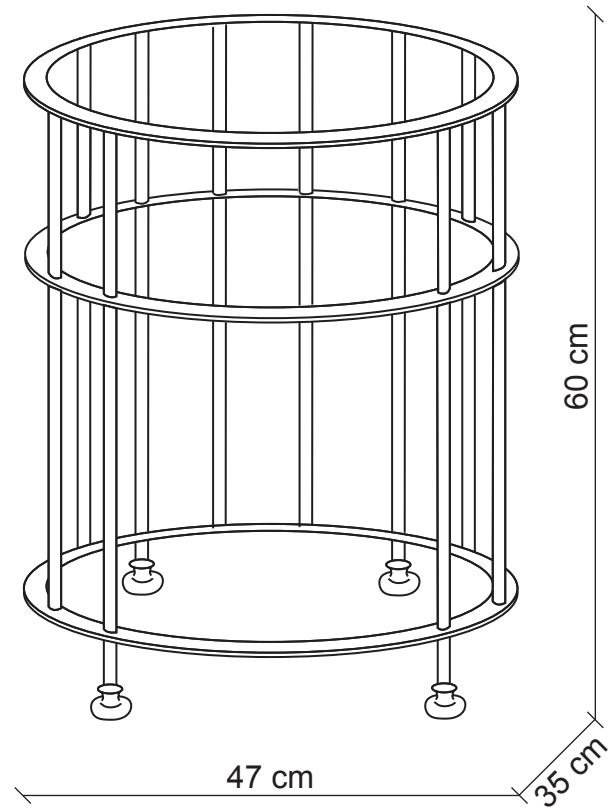

PATRIZIAGARGANTI

Firenze

BAGA XXI Century
LOVELY LIGHT

art. 2008

Bedside table

Finish: Black with protected nickel details

Top: Crystal

m³ 0,24
Kg 11,1