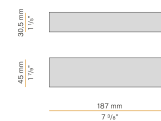

YDV.024.060.A01

LED driver, 60W 24V DC.