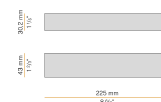

XM60/24 DIM

LED driver, 60W 24V DC, DALI/Push DIM dimmable.