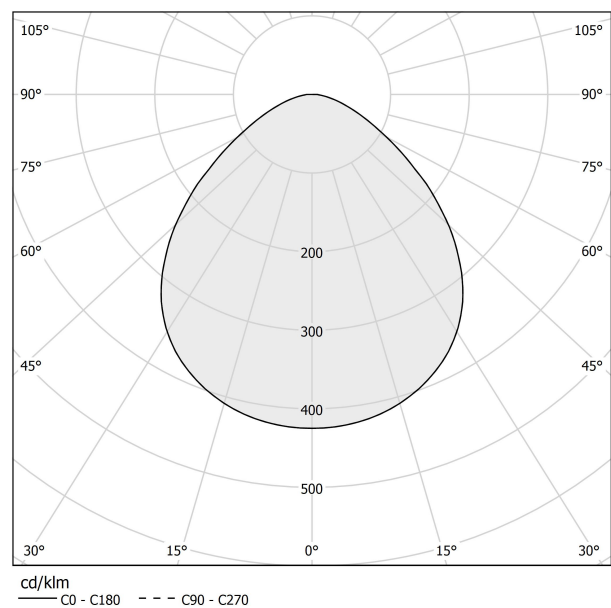

### Data sheet

CODE	M05219.011.0510
SYSTEM POWER CONSUMPTION	4,5W
EFFICACY	97lm/W
LIGHT SOURCE	LED
LIGHT SOURCE LIFETIME	L80 (B10) 70.000h
COLOUR TEMPERATURE	2700K Ra>90
LIGHT DISTRIBUTION	diffused
POWER SUPPLY	24V DC
DRIVER	remote not included
NOMINAL LUMINOUS FLUX	460lm
LUMEN OUTPUT	388lm
EFFICIENCY	84.3%
WEIGHT	0,22 Kg
PROTECTION DEGREE	IP40
COLOUR TOLLERANCES	SDCM 3
PACKING DIMENSIONS	13,0 x 24,0 x 12,0 cm

### Polar diagram