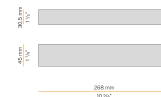

YDV.024.120.A01

LED driver, 120W 24V DC.