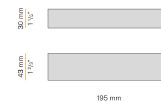

XM35/24 DIM

LED driver, 35W 24V DC, DALI/Push DIM dimmable.