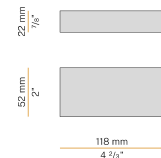

XM6-20 UNI

LED driver, 4x20W 250=700mA.