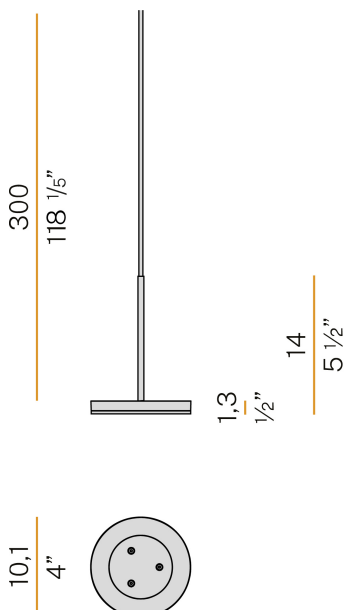

Technical drawing