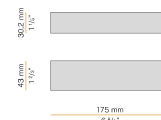

XM18/24 DIM

LED driver, 18W 24V DC, DALI/Push DIM dimmable.