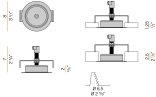

PANZERI

Bella

Accessories / power supply and fixing

XM9201-01

Recessed canopy for electric cable suspensions. Suitable for 24V fixtures: remote driver 24V needed.