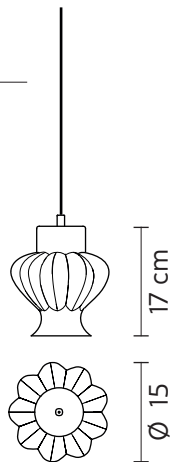

CERAUNAVOLTA suspension

Matteo Ugolini and Edmondo Testaguzza design

year 2016

SE134 1S INT

CEILING CUP "E"

material metal
 colour matt white

ELECTRICAL CABLE "C"

material PVC
 colour transparent

ELECTRICAL SYSTEM

socket E27
 source max 4x105w
 energy class from E to A++

AC134 2S INT

material glass
 colour transparent

AC134 3S INT

material glass
 colour transparent

AC134 4S INT

material glass
 colour transparent

AC134 5S INT

material glass
 colour transparent

AC134 6S INT

material glass
 colour transparent

AC134 7S INT

material glass
 colour transparent

CERAUNAVOLTA suspension

Matteo Ugolini and Edmondo Testaguzza design