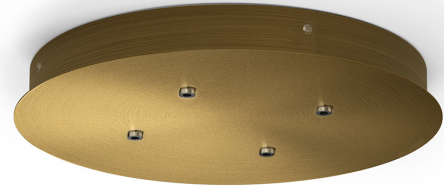

PANZERI

Zero Round

220-240V AC dimmable (DALI/Push DIM)

[XM03317.524.0002](#)

 bronze

Data sheet

CODE	XM03317.524.0002
POWER SUPPLY	220-240V AC
FREQUENCY	50/60Hz
ELECTRICAL CONFIGURATION	dimmable (DALI/Push DIM)
DRIVER	integrated included
WEIGHT	3,12 Kg
PACKING DIMENSIONS	40,0 x 40,0 x 16,0 cm

Canopy for power supply of 4 Zero Shapes models, with DALI/Push DIM drivers.

Technical drawing

3,8
1 1/2"

32,5
12 4/5"