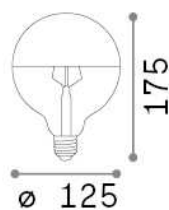

General info

Lampadine e accessori - Globo big

Ean	8021696157580
Item	E27 GLOBO D125 08W 3000K CRI80 SATIN MEZZA
Installation	-
Guarantee	5 years
Gross weight	0.15 kg
Volume	0.002813 m ³

Technical info

Net weight	0.1 kg
Insulation class	-
Compliance	CE
Power output	220-240 V AC 50/60 Hz
Dimmer	NO, On-Off
Power supply	Not required

Source info

Power	8 W
Emission	Diffuse
Max consumption	max 7,80 W
CCT LED	3000 K
Duration LED (t. 25°C)	25000 h
CRI	> 80
Light beam	-
Useful light flux	1050 lm
Ignition time	x