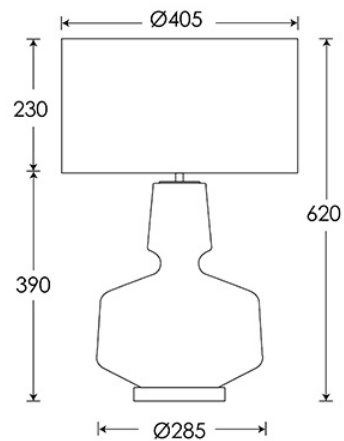

Dimensions in mm and approximate.

H&CO

Decorative lighting
for beautiful spaces

www.heathfield.co.uk | + 44 (0) 1732 350450 | sales@heathfield.co.uk

Unit 1, Priory Road, Tonbridge, Kent, TN9 2AF, United Kingdom