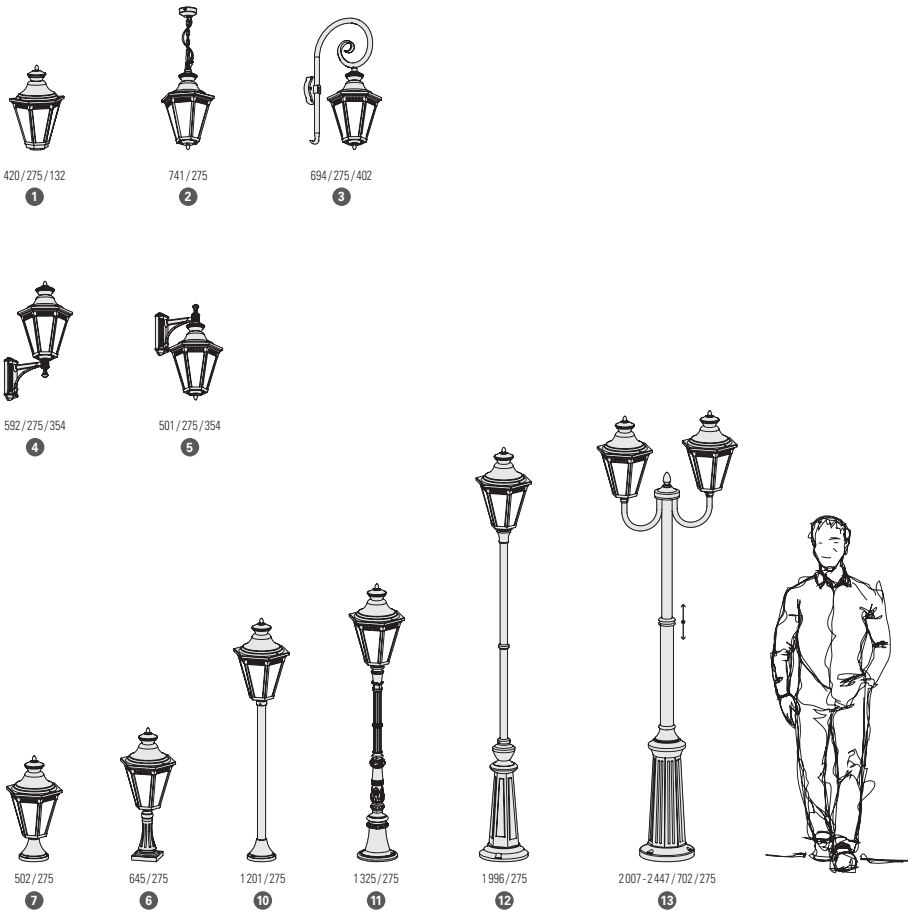

IP44
Class 1

Aluminium or tinted lacquered brass
Clear polycarbonate diffuser
Opal polycarbonate diffuser on request

SOURCES

E27 - 105W max (except model 1) H 200 mm max
E27 - 75W max (model 1) Ø63 mm - H120 mm max

MODELS

height / width / depth