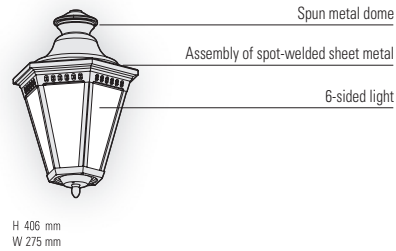

IP44
Class 1

Aluminium or tinted lacquered brass
Clear polycarbonate diffuser
Opal polycarbonate diffuser on request

SOURCES

E27 - 105W max (except model 1) H 200 mm max
E27 - 75W max (model 1) Ø63 mm - H120 mm max

MODELS

height / width / depth