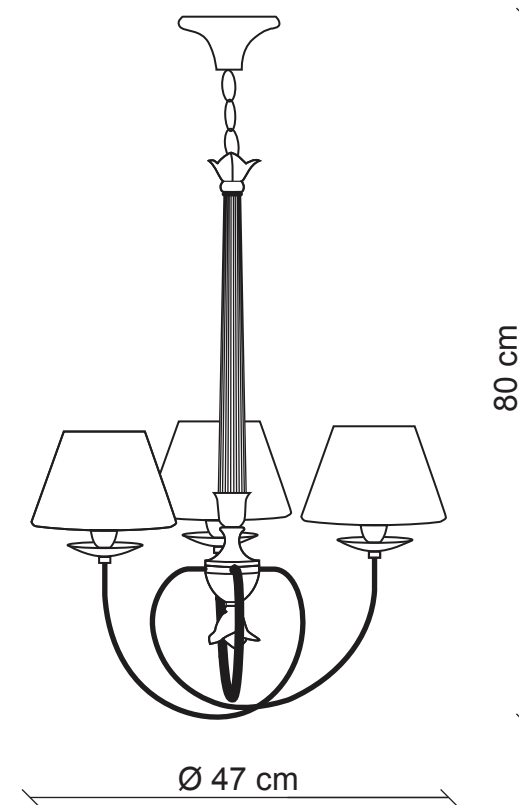

# PATRIZIAGARGANTI

Firenze

**BAGA** XXI Century  
LOVELY LIGHT

**art. 1035**

3 lights Chandelier

**Finish:** Nickel with silver leaf details

**Lampshades:** Orange raffia

m<sup>3</sup> 0,43  
Kg 4,1