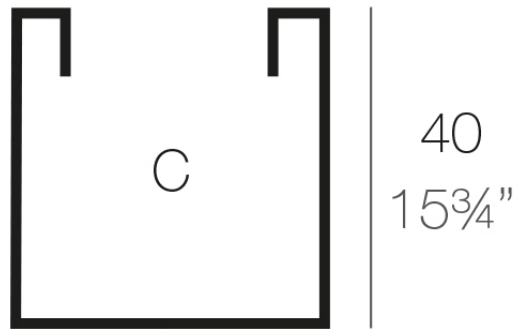

Products / Planters / Cube Pot 40x40x40

Cube pot 40x40x40

The most extensive collection of indoor and outdoor planters designed by Studio Vondom. Timeless and minimalist designs that allow you to create unique and original atmospheres for homes, restaurants and any space.

Info

Description

Pot made of polyethylene resin by rotational moulding. 100% Recyclable. Item suitable for indoor and outdoor use. Available in different finishes.

Weight: 4 Kg

40x40 - 15³/₄"x15³/₄"

| | |
|---------------------------------------|--|
| CUBO 40cm | C = 62 L |
| CUBE 15 ³ / ₄ " | C = 16 ¹ / ₂ gal |