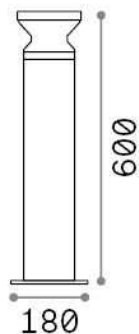

## Outdoor - Floor lamps

<b>Ean</b>	8021696321905
<b>Item</b>	TORRE PT1 H60 GRIGIO
<b>Installation</b>	Floor lamps
<b>Guarantee</b>	5 years
<b>Gross weight</b>	2.55 kg
<b>Volume</b>	0.022382 m <sup>3</sup>