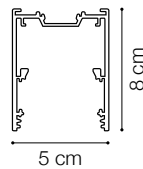

1.

Code 191188
Item name FLUO KIT RECESSED

2.

Code 191171
Item name FLUO KIT SURFACE

3.

Code 191591
Item name FLUO KIT PENDANT WH
Length 170 cm

Code	191454
Item name	FLUO CORNER 4000K WH
Source	LED SMD SAMSUNG
Power	8W
Driver included	HEP GROUD
Lumen	800 Lm
MacAdam	3SDC
UGR	<27
Beam	105°
CCT	4000K
CRI	≥83
Insulation class	Class I
IP	20
Material	Aluminum
LED Life	30.000 h
Warranty	5 years
Net Weight	0,580 Kg
Volume	0,0023 m³
Dimmable	On request

Code	191485
Item name	FLUO CORNER BLINDED WH
Material	Aluminum
Warranty	5 years
Net Weight	0,610 Kg
Volume	0,0023 m ³

Code 191652
Item name FLUO COVER 1200

Code 191294
Item name FLUO COVER FLEX 1200

Code 191508
Item name FLUO PROFILE CONNECTOR