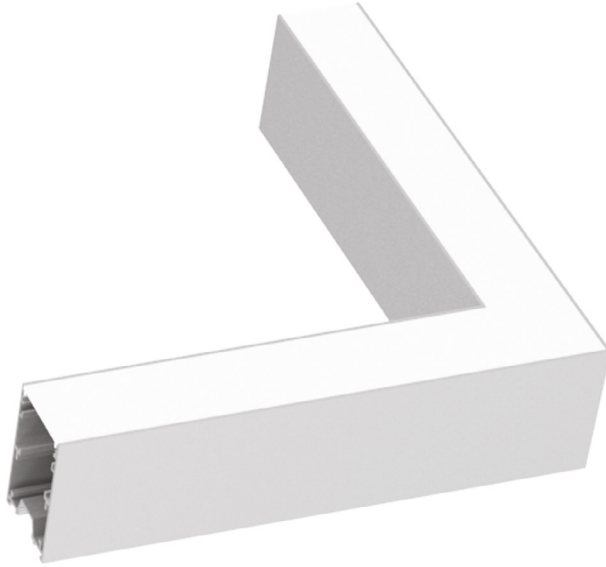

Code	192482
Item name	FLUO WIDE 1200 4000K WHITE
Source	LED SMD SAMSUNG
Power	26W
Driver included	TRIDONIC
Lumen	3000 Lm
MacAdam	3SDC
UGR	<27
Beam	105°
CCT	4000K
CRI	≥83
Insulation class	Class I
IP	20
Material	Aluminum
LED Life	30.000 h
Warranty	5 years
Net Weight	2,890 Kg
Volume	0,0251 m³
Dimmable	On request
Customizable	Yes

1.

Code 191188
Item name FLUO KIT RECESSED

2.

Code 191171
Item name FLUO KIT SURFACE

3.

Code 191591
Item name FLUO KIT PENDANT WH
Length 170 cm

Code	191454
Item name	FLUO CORNER 4000K WH
Source	LED SMD SAMSUNG
Power	8W
Driver included	HEP GROUD
Lumen	800 Lm
MacAdam	3SDC
UGR	<27
Beam	105°
CCT	4000K
CRI	≥83
Insulation class	Class I
IP	20
Material	Aluminum
LED Life	30.000 h
Warranty	5 years
Net Weight	0,580 Kg
Volume	0,0023 m³
Dimmable	On request

Code	191485
Item name	FLUO CORNER BLINDED WH
Material	Aluminum
Warranty	5 years
Net Weight	0,610 Kg
Volume	0,0023 m ³

Code 191652
Item name FLUO COVER 1200

Code 191294
Item name FLUO COVER FLEX 1200

Code 191508
Item name FLUO PROFILE CONNECTOR