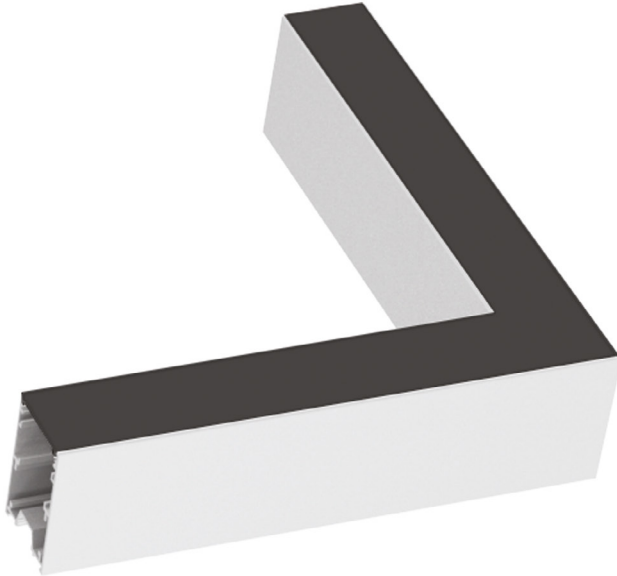

Code	192482
Item name	FLUO WIDE 1200 4000K WHITE
Source	LED SMD SAMSUNG
Power	26W
Driver included	TRIDONIC
Lumen	3000 Lm
MacAdam	3SDC
UGR	<27
Beam	105°
CCT	4000K
CRI	≥83
Insulation class	Class I
IP	20
Material	Aluminum
LED Life	30.000 h
Warranty	5 years
Net Weight	2,890 Kg
Volume	0,0251 m³
Dimmable	On request
Customizable	Yes

1.

Code 191188
Item name FLUO KIT RECESSED

2.

Code 191171
Item name FLUO KIT SURFACE

3.

Code 191591
Item name FLUO KIT PENDANT WH
Length 170 cm

Code	191454
Item name	FLUO CORNER 4000K WH
Source	LED SMD SAMSUNG
Power	8W
Driver included	HEP GROUD
Lumen	800 Lm
MacAdam	3SDC
UGR	<27
Beam	105°
CCT	4000K
CRI	≥83
Insulation class	Class I
IP	20
Material	Aluminum
LED Life	30.000 h
Warranty	5 years
Net Weight	0,580 Kg
Volume	0,0023 m³
Dimmable	On request

Code	191485
Item name	FLUO CORNER BLINDED WH
Material	Aluminum
Warranty	5 years
Net Weight	0,610 Kg
Volume	0,0023 m ³

Code 191652
Item name FLUO COVER 1200

Code 191294
Item name FLUO COVER FLEX 1200

Code 191508
Item name FLUO PROFILE CONNECTOR