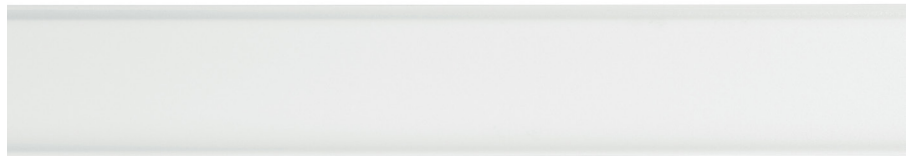

Code	192482
Item name	FLUO WIDE 1200 4000K WHITE
Source	LED SMD SAMSUNG
Power	26W
Driver included	TRIDONIC
Lumen	3000 Lm
MacAdam	3SDC
UGR	<27
Beam	105°
CCT	4000K
CRI	≥83
Insulation class	Class I
IP	20
Material	Aluminum
LED Life	30.000 h
Warranty	5 years
Net Weight	2,890 Kg
Volume	0,0251 m³
Dimmable	On request
Customizable	Yes

1.

Code 191188
Item name FLUO KIT RECESSED

2.

Code 191171
Item name FLUO KIT SURFACE

3.

Code 191591
Item name FLUO KIT PENDANT WH
Length 170 cm

Code	191454
Item name	FLUO CORNER 4000K WH
Source	LED SMD SAMSUNG
Power	8W
Driver included	HEP GROUD
Lumen	800 Lm
MacAdam	3SDC
UGR	<27
Beam	105°
CCT	4000K
CRI	≥83
Insulation class	Class I
IP	20
Material	Aluminum
LED Life	30.000 h
Warranty	5 years
Net Weight	0,580 Kg
Volume	0,0023 m³
Dimmable	On request

Code	191485
Item name	FLUO CORNER BLINDED WH
Material	Aluminum
Warranty	5 years
Net Weight	0,610 Kg
Volume	0,0023 m ³

Code 191652
Item name FLUO COVER 1200

Code 191294
Item name FLUO COVER FLEX 1200

Code 191508
Item name FLUO PROFILE CONNECTOR