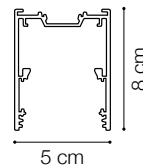

Code	192482
Item name	FLUO WIDE 1200 4000K WHITE
Source	LED SMD SAMSUNG
Power	26W
Driver included	TRIDONIC
Lumen	3000 Lm
MacAdam	3SDC
UGR	<27
Beam	105°
CCT	4000K
CRI	≥83
Insulation class	Class I
IP	20
Material	Aluminum
LED Life	30.000 h
Warranty	5 years
Net Weight	2,890 Kg
Volume	0,0251 m³
Dimmable	On request
Customizable	Yes

1.

Code 191188
Item name FLUO KIT RECESSED

2.

Code 191171
Item name FLUO KIT SURFACE

3.

Code 191591
Item name FLUO KIT PENDANT WH
Length 170 cm

Code	191454
Item name	FLUO CORNER 4000K WH
Source	LED SMD SAMSUNG
Power	8W
Driver included	HEP GROUD
Lumen	800 Lm
MacAdam	3SDC
UGR	<27
Beam	105°
CCT	4000K
CRI	≥83
Insulation class	Class I
IP	20
Material	Aluminum
LED Life	30.000 h
Warranty	5 years
Net Weight	0,580 Kg
Volume	0,0023 m³
Dimmable	On request

Code	191485
Item name	FLUO CORNER BLINDED WH
Material	Aluminum
Warranty	5 years
Net Weight	0,610 Kg
Volume	0,0023 m ³

Code 191652
Item name FLUO COVER 1200

Code 191294
Item name FLUO COVER FLEX 1200

Code 191508
Item name FLUO PROFILE CONNECTOR