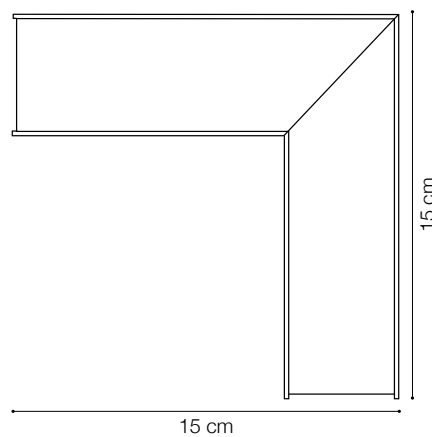

Code	192482
Item name	FLUO WIDE 1200 4000K WHITE
Source	LED SMD SAMSUNG
Power	26W
Driver included	TRIDONIC
Lumen	3000 Lm
MacAdam	3SDC
UGR	<27
Beam	105°
CCT	4000K
CRI	≥83
Insulation class	Class I
IP	20
Material	Aluminum
LED Life	30.000 h
Warranty	5 years
Net Weight	2,890 Kg
Volume	0,0251 m³
Dimmable	On request
Customizable	Yes

1.

Code 191188
Item name FLUO KIT RECESSED

2.

Code 191171
Item name FLUO KIT SURFACE

3.

Code 191591
Item name FLUO KIT PENDANT WH
Length 170 cm

Code	191454
Item name	FLUO CORNER 4000K WH
Source	LED SMD SAMSUNG
Power	8W
Driver included	HEP GROUD
Lumen	800 Lm
MacAdam	3SDC
UGR	<27
Beam	105°
CCT	4000K
CRI	≥83
Insulation class	Class I
IP	20
Material	Aluminum
LED Life	30.000 h
Warranty	5 years
Net Weight	0,580 Kg
Volume	0,0023 m³
Dimmable	On request

Code	191485
Item name	FLUO CORNER BLINDED WH
Material	Aluminum
Warranty	5 years
Net Weight	0,610 Kg
Volume	0,0023 m ³

Code 191652
Item name FLUO COVER 1200

Code 191294
Item name FLUO COVER FLEX 1200

Code 191508
Item name FLUO PROFILE CONNECTOR