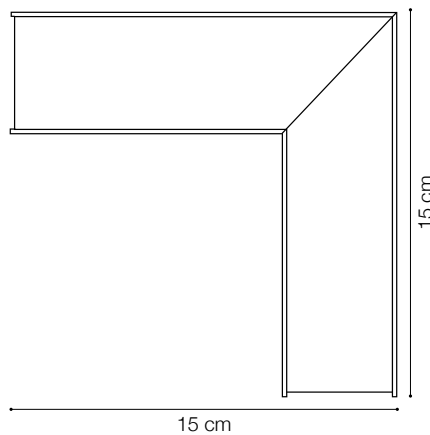

Code	192482
Item name	FLUO WIDE 1200 4000K WHITE
Source	LED SMD SAMSUNG
Power	26W
Driver included	TRIDONIC
Lumen	3000 Lm
MacAdam	3SDC
UGR	<27
Beam	105°
CCT	4000K
CRI	≥83
Insulation class	Class I
IP	20
Material	Aluminum
LED Life	30.000 h
Warranty	5 years
Net Weight	2,890 Kg
Volume	0,0251 m³
Dimmable	On request
Customizable	Yes

1.

Code 191188
Item name FLUO KIT RECESSED

2.

Code 191171
Item name FLUO KIT SURFACE

3.

Code 191591
Item name FLUO KIT PENDANT WH
Length 170 cm

Code	191454
Item name	FLUO CORNER 4000K WH
Source	LED SMD SAMSUNG
Power	8W
Driver included	HEP GROUD
Lumen	800 Lm
MacAdam	3SDC
UGR	<27
Beam	105°
CCT	4000K
CRI	≥83
Insulation class	Class I
IP	20
Material	Aluminum
LED Life	30.000 h
Warranty	5 years
Net Weight	0,580 Kg
Volume	0,0023 m³
Dimmable	On request

Code	191485
Item name	FLUO CORNER BLINDED WH
Material	Aluminum
Warranty	5 years
Net Weight	0,610 Kg
Volume	0,0023 m ³

Code 191652
Item name FLUO COVER 1200

Code 191294
Item name FLUO COVER FLEX 1200

Code 191508
Item name FLUO PROFILE CONNECTOR