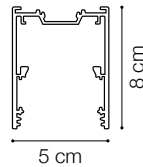

1.

Code 191188
Item name FLUO KIT RECESSED

2.

Code 191171
Item name FLUO KIT SURFACE

3.

Code 191591
Item name FLUO KIT PENDANT WH
Length 170 cm

Code	191454
Item name	FLUO CORNER 4000K WH
Source	LED SMD SAMSUNG
Power	8W
Driver included	HEP GROUD
Lumen	800 Lm
MacAdam	3SDC
UGR	<27
Beam	105°
CCT	4000K
CRI	≥83
Insulation class	Class I
IP	20
Material	Aluminum
LED Life	30.000 h
Warranty	5 years
Net Weight	0,580 Kg
Volume	0,0023 m³
Dimmable	On request

Code	191485
Item name	FLUO CORNER BLINDED WH
Material	Aluminum
Warranty	5 years
Net Weight	0,610 Kg
Volume	0,0023 m ³

Code 191652
Item name FLUO COVER 1200

Code 191294
Item name FLUO COVER FLEX 1200

Code 191508
Item name FLUO PROFILE CONNECTOR