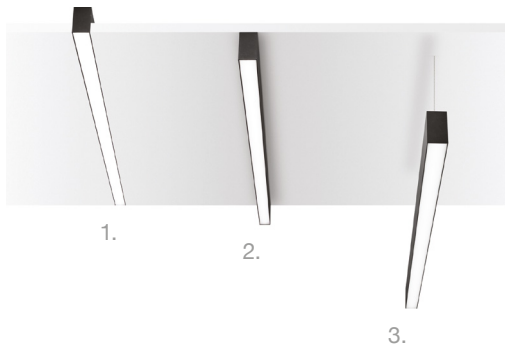

Code	192482
Item name	FLUO WIDE 1200 4000K WHITE
Source	LED SMD SAMSUNG
Power	26W
Driver included	TRIDONIC
Lumen	3000 Lm
MacAdam	3SDC
UGR	<27
Beam	105°
CCT	4000K
CRI	≥83
Insulation class	Class I
IP	20
Material	Aluminum
LED Life	30.000 h
Warranty	5 years
Net Weight	2,890 Kg
Volume	0,0251 m³
Dimmable	On request
Customizable	Yes

1.

Code 191188
Item name FLUO KIT RECESSED

2.

Code 191171
Item name FLUO KIT SURFACE

3.

Code 191591
Item name FLUO KIT PENDANT WH
Length 170 cm

Code	191454
Item name	FLUO CORNER 4000K WH
Source	LED SMD SAMSUNG
Power	8W
Driver included	HEP GROUD
Lumen	800 Lm
MacAdam	3SDC
UGR	<27
Beam	105°
CCT	4000K
CRI	≥83
Insulation class	Class I
IP	20
Material	Aluminum
LED Life	30.000 h
Warranty	5 years
Net Weight	0,580 Kg
Volume	0,0023 m³
Dimmable	On request

Code	191485
Item name	FLUO CORNER BLINDED WH
Material	Aluminum
Warranty	5 years
Net Weight	0,610 Kg
Volume	0,0023 m ³

Code 191652
Item name FLUO COVER 1200

Code 191294
Item name FLUO COVER FLEX 1200

Code 191508
Item name FLUO PROFILE CONNECTOR