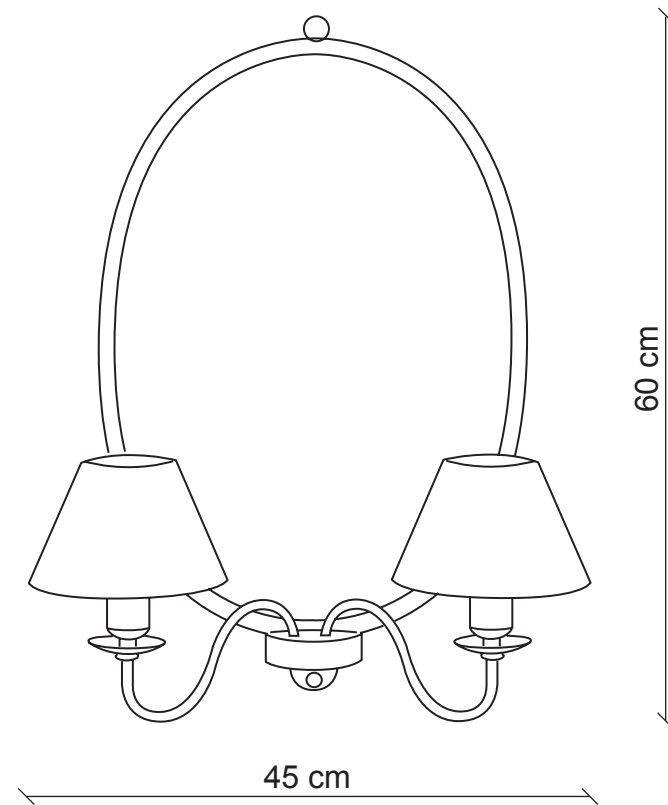

PATRIZIAGARGANTI

Firenze

BAGA 25th Anniversary
LOVELY LIGHT

art. 715

2 lights Wall lamp

Finish: Antiqued brass with mirror

Lampshades: Antiqued brass

Ø 15x7
H. 10

2x
60W E14
not supplied

m³ 0,22
Kg 3,5