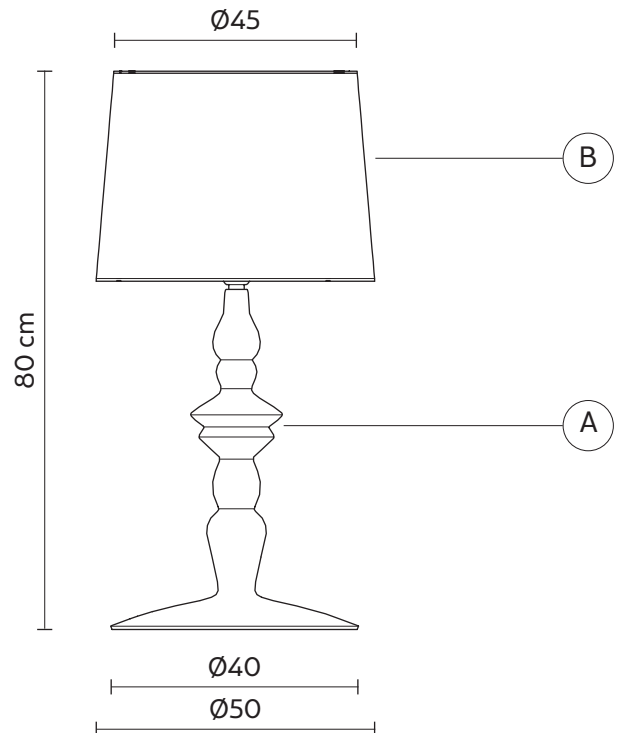

SHADE "B"

material	linen	
colour	white	

ELECTRICAL CABLE

material	PVC	
colour	transparent	

ELECTRICAL SYSTEM

socket	E27
source	max 1x105w
energy class	from E to A++

PACKAGING

nr. of collis	2
net weight/kg	5
gross weight/kg	13
packaging/cm	50x50x74(A) - 52x52x40(B)

EMISSION OF LIGHT

one-directional

CERTIFICATION

IEC	60598-1:2008
EN	60598-1:2008 + A11:2009

IP rate	IP20
bulb	not provided

COLLECTION

available also as: suspension (in/outdoor), floor lamp (in/outdoor), wall lamp