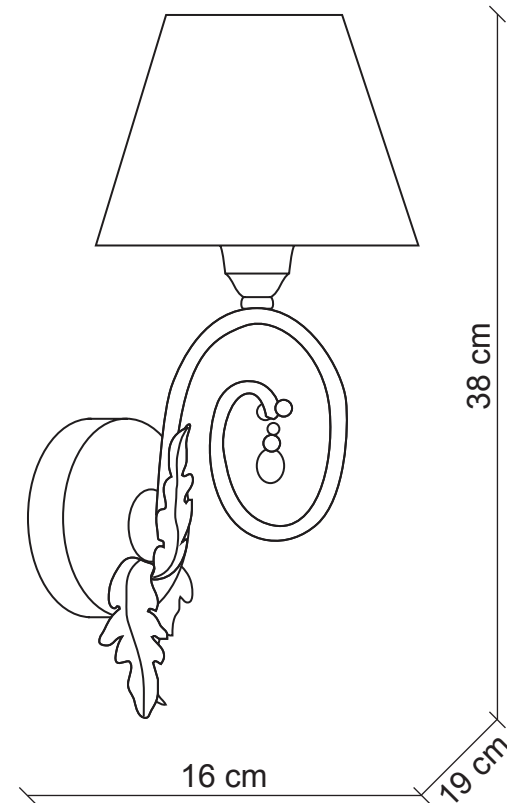

# PATRIZIAGARGANTI

Firenze

**BAGA** XXI Century  
LOVELY LIGHT

**art. 1102**

1 light Wall lamp

**Finish:** Silver leaf

**Lampshades:** Brown paper

**Accessories:** Clear crystals

m<sup>3</sup> 0,08  
Kg 1